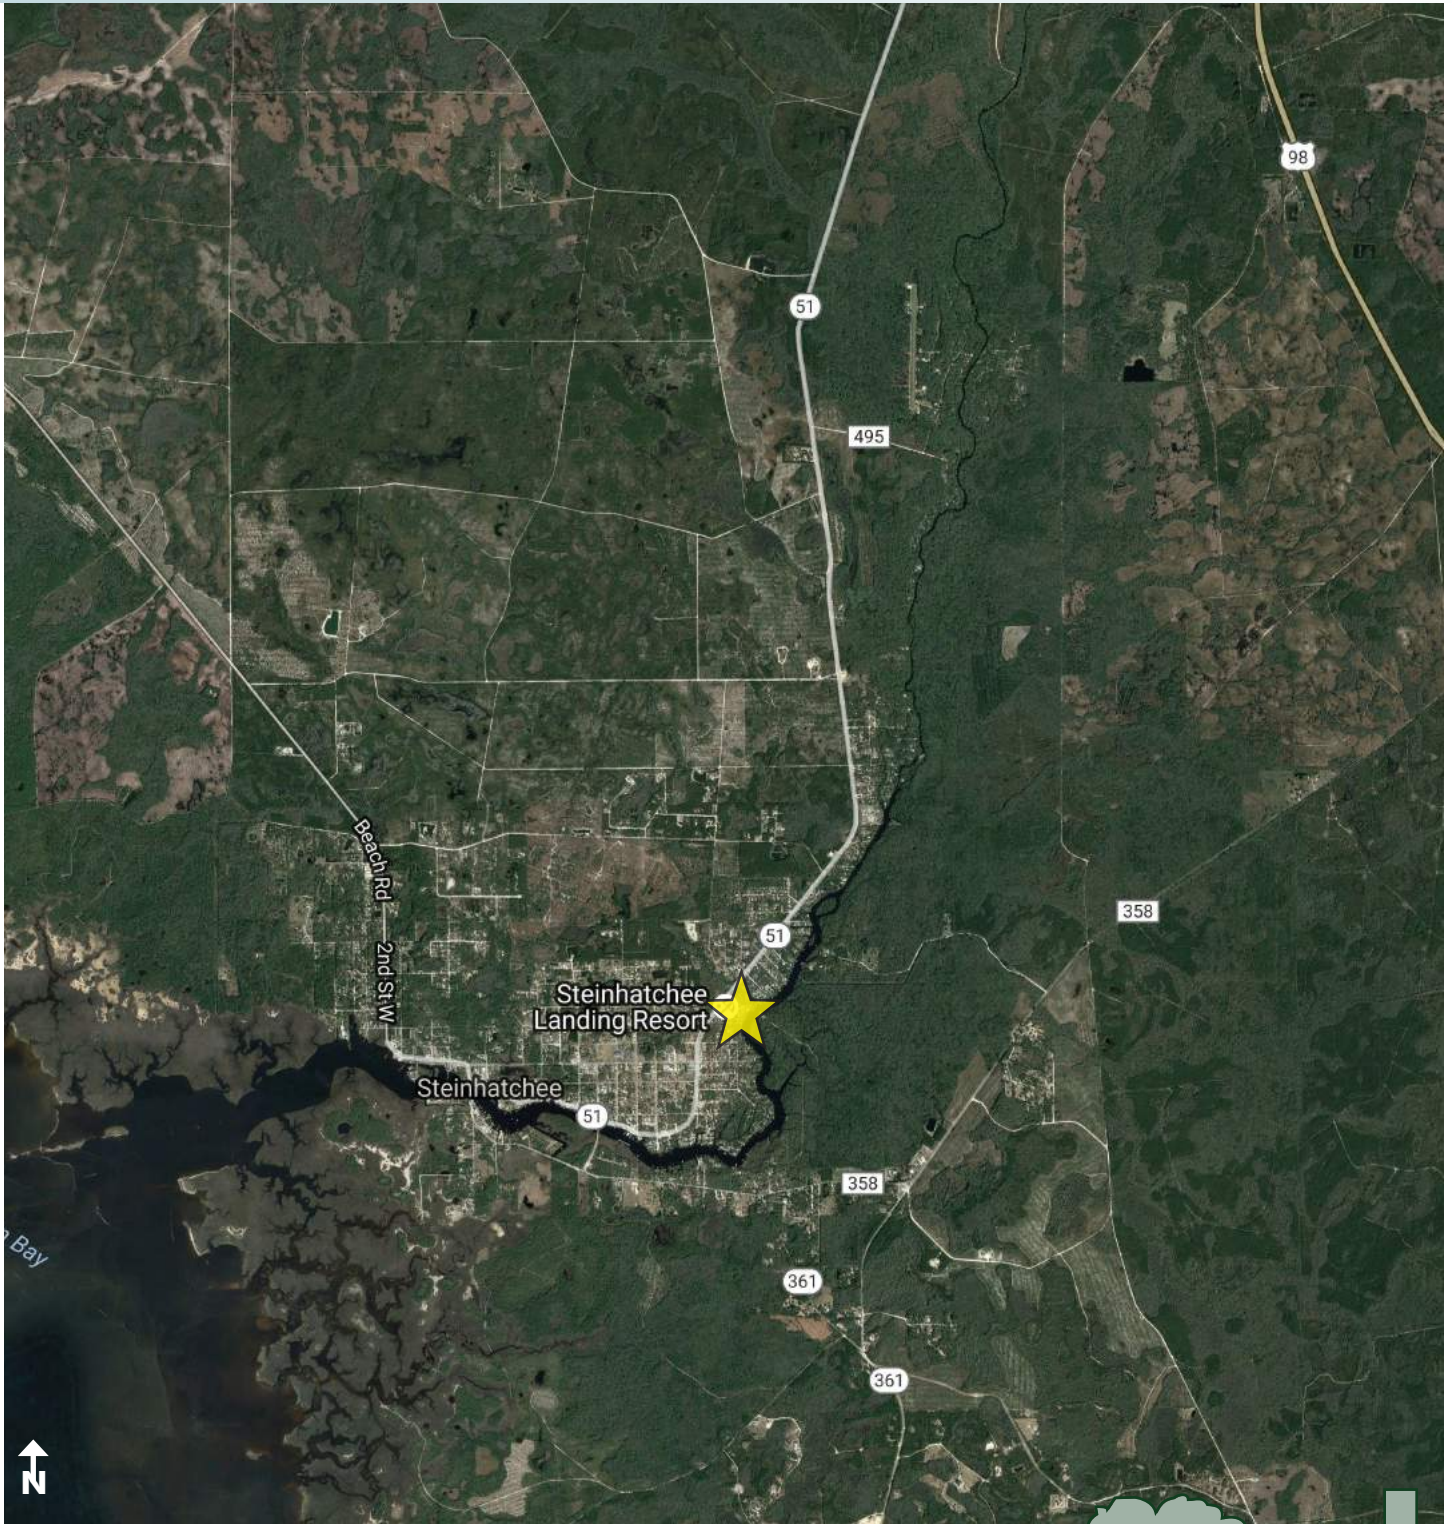

RESIDENTIAL LOT

0.08± acres

Steinhatchee, FL

LOCATION MAP

— Commercial Real Estate Investments | Management | Brokerage | Development | Land

Maury L. Carter & Associates, Inc.
407-422-3144 | www.maurycarter.com