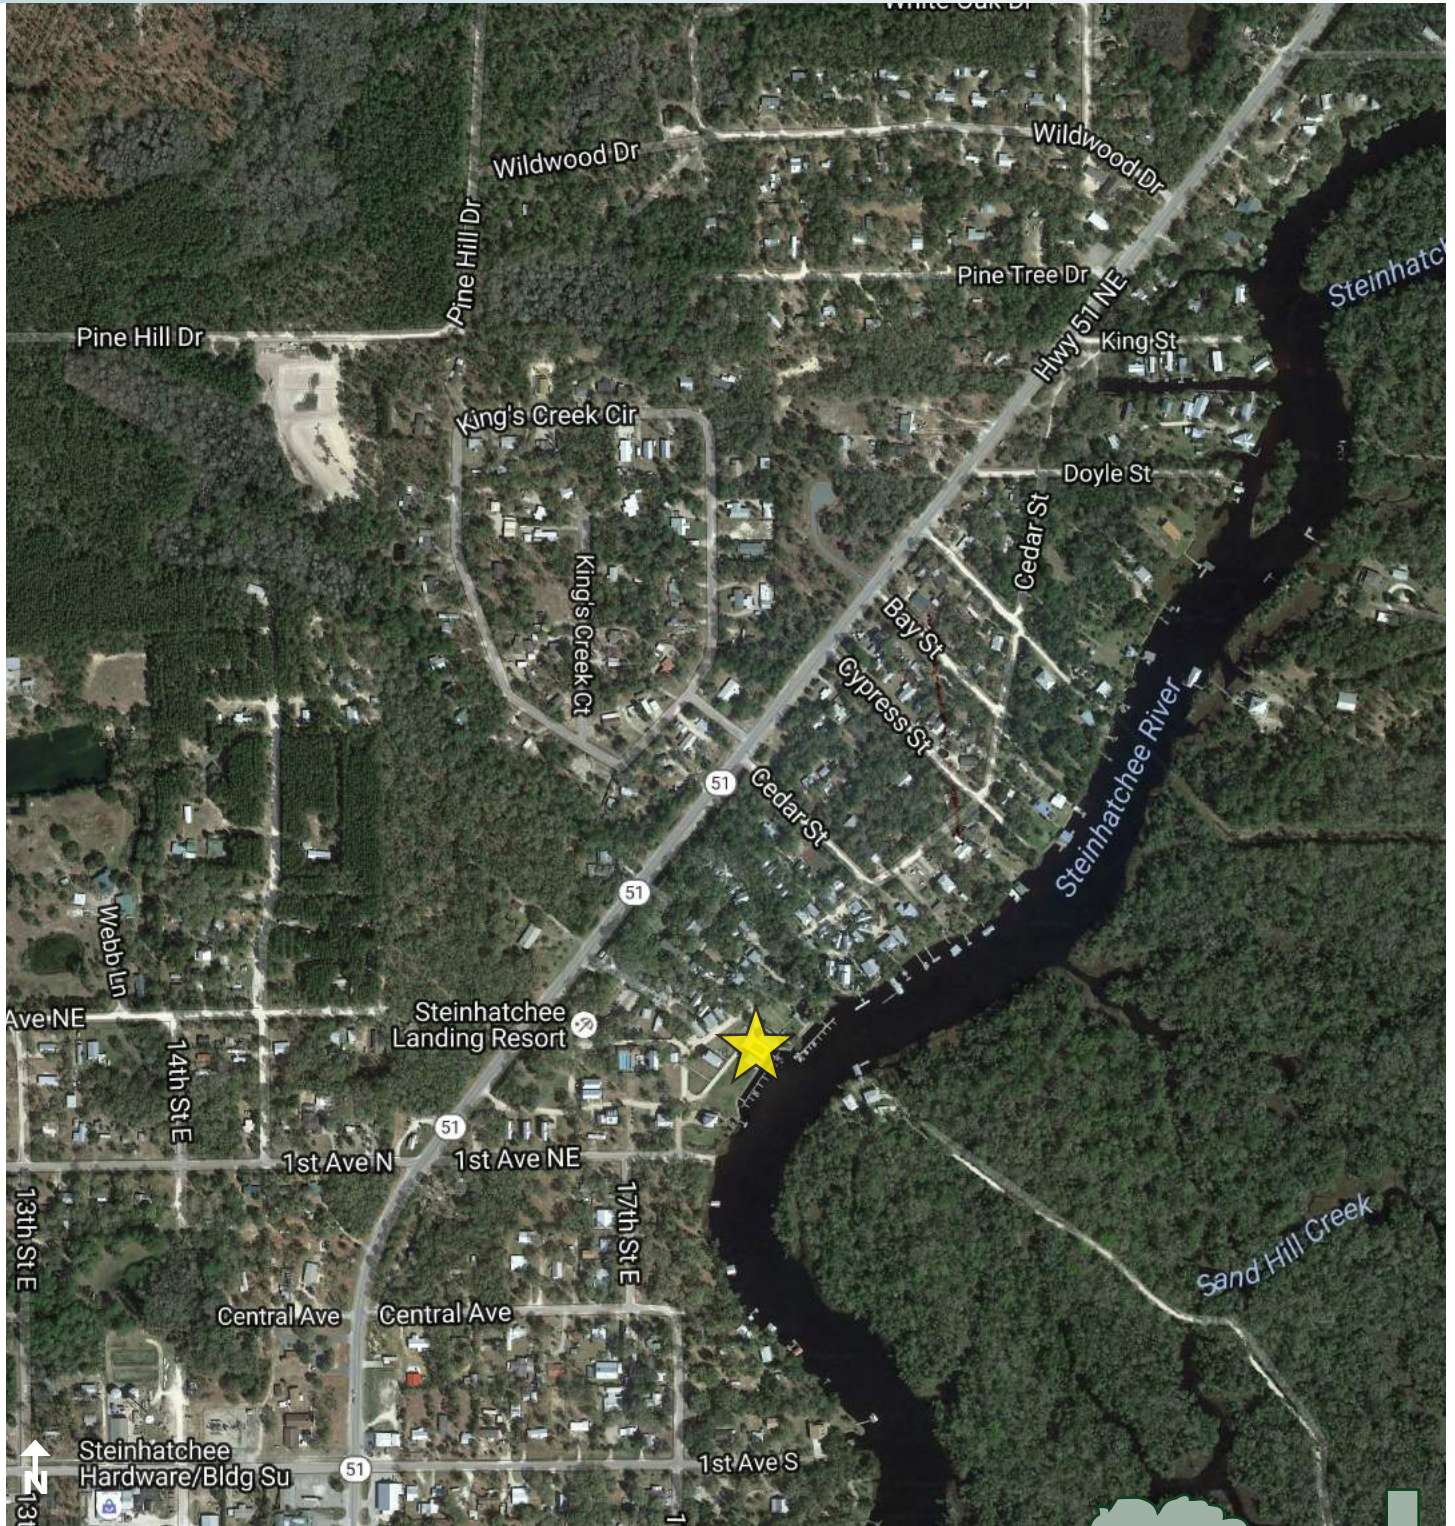

RESIDENTIAL LOT

0.08± acres

Steinhatchee, FL

REGIONAL MAP

— Commercial Real Estate Investments | Management | Brokerage | Development | Land

Maury L. Carter & Associates, Inc.
407-422-3144 | www.maurycarter.com