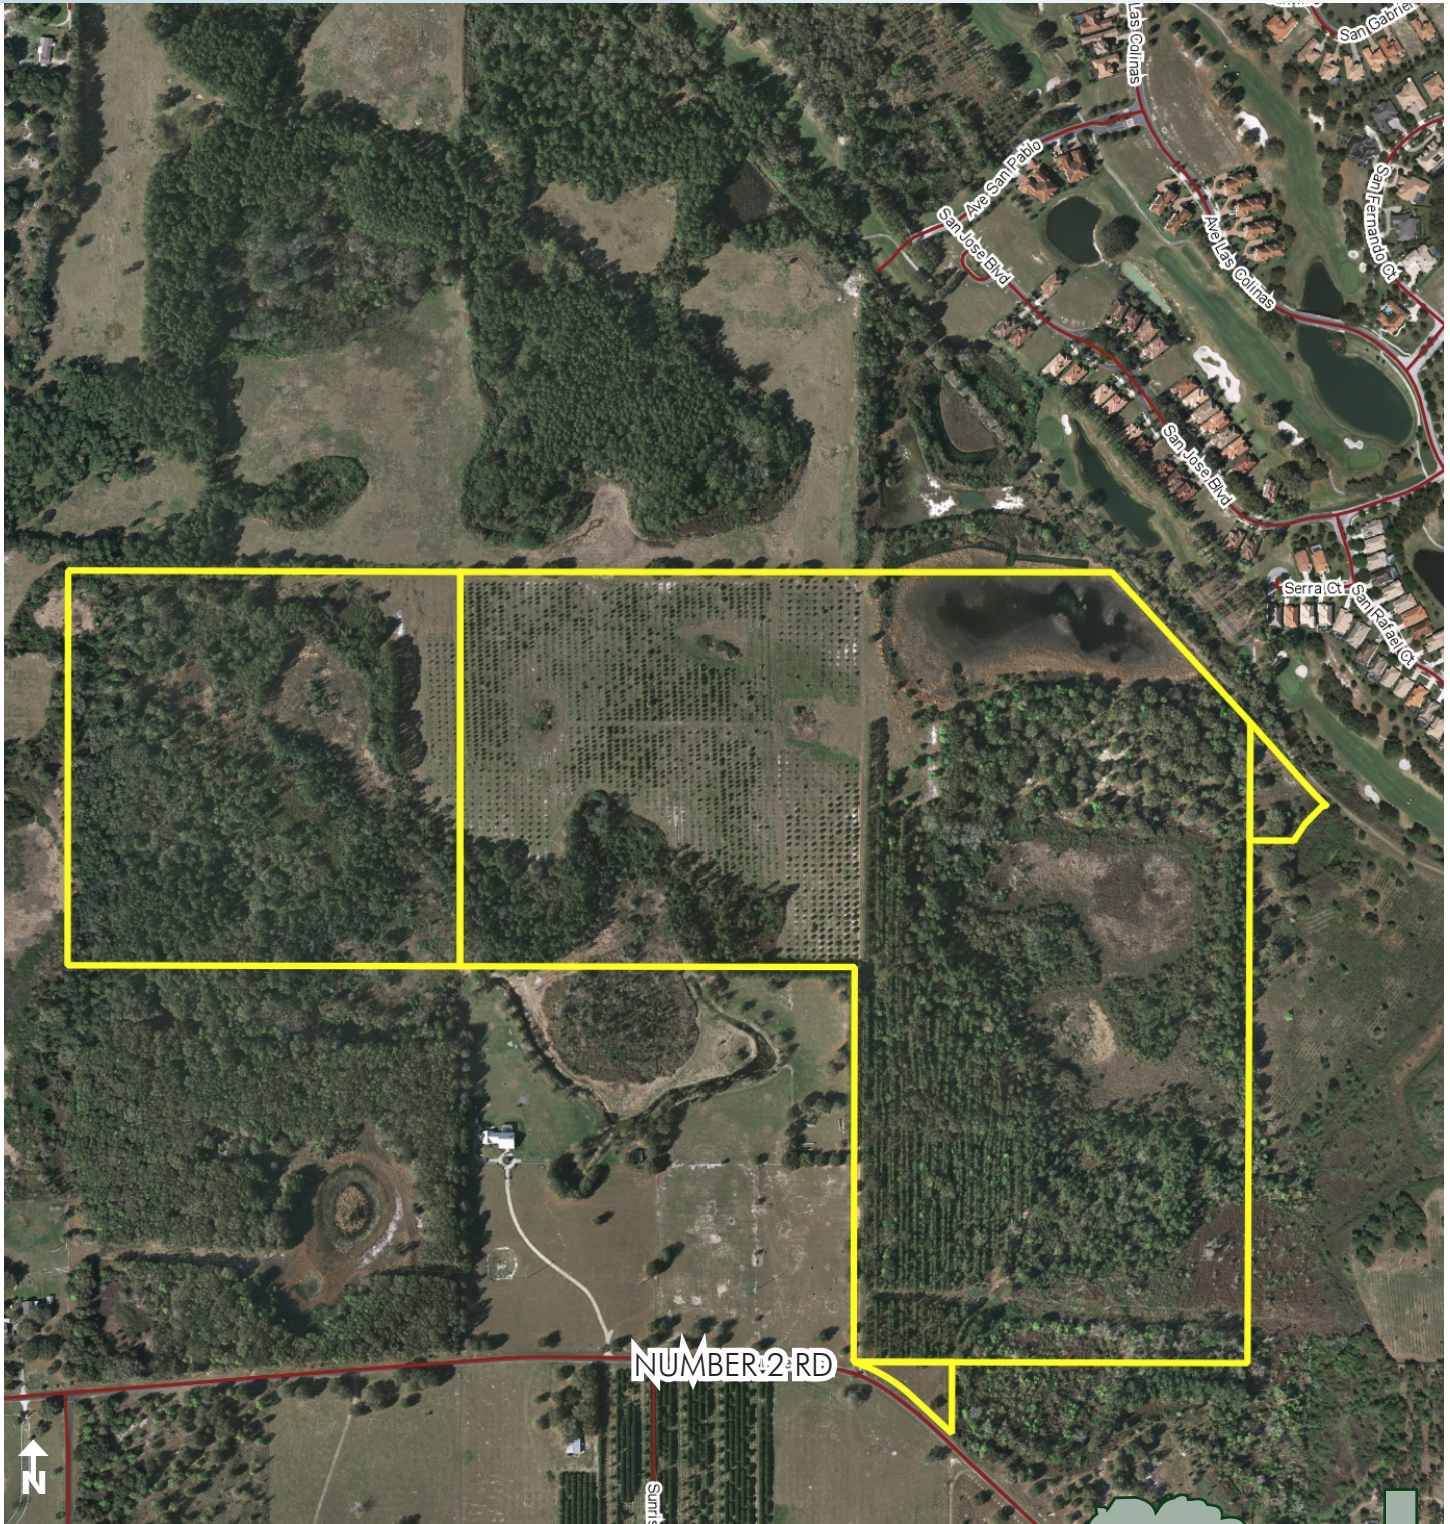

REGIONAL MAP

RESIDENTIAL DEVELOPMENT LAND

160± acres

Lake County, FL

PARCEL MAP

— Commercial Real Estate Investments | Management | Brokerage | Development | Land

Maury L. Carter & Associates, Inc.
407-422-3144 | www.maurycarter.com