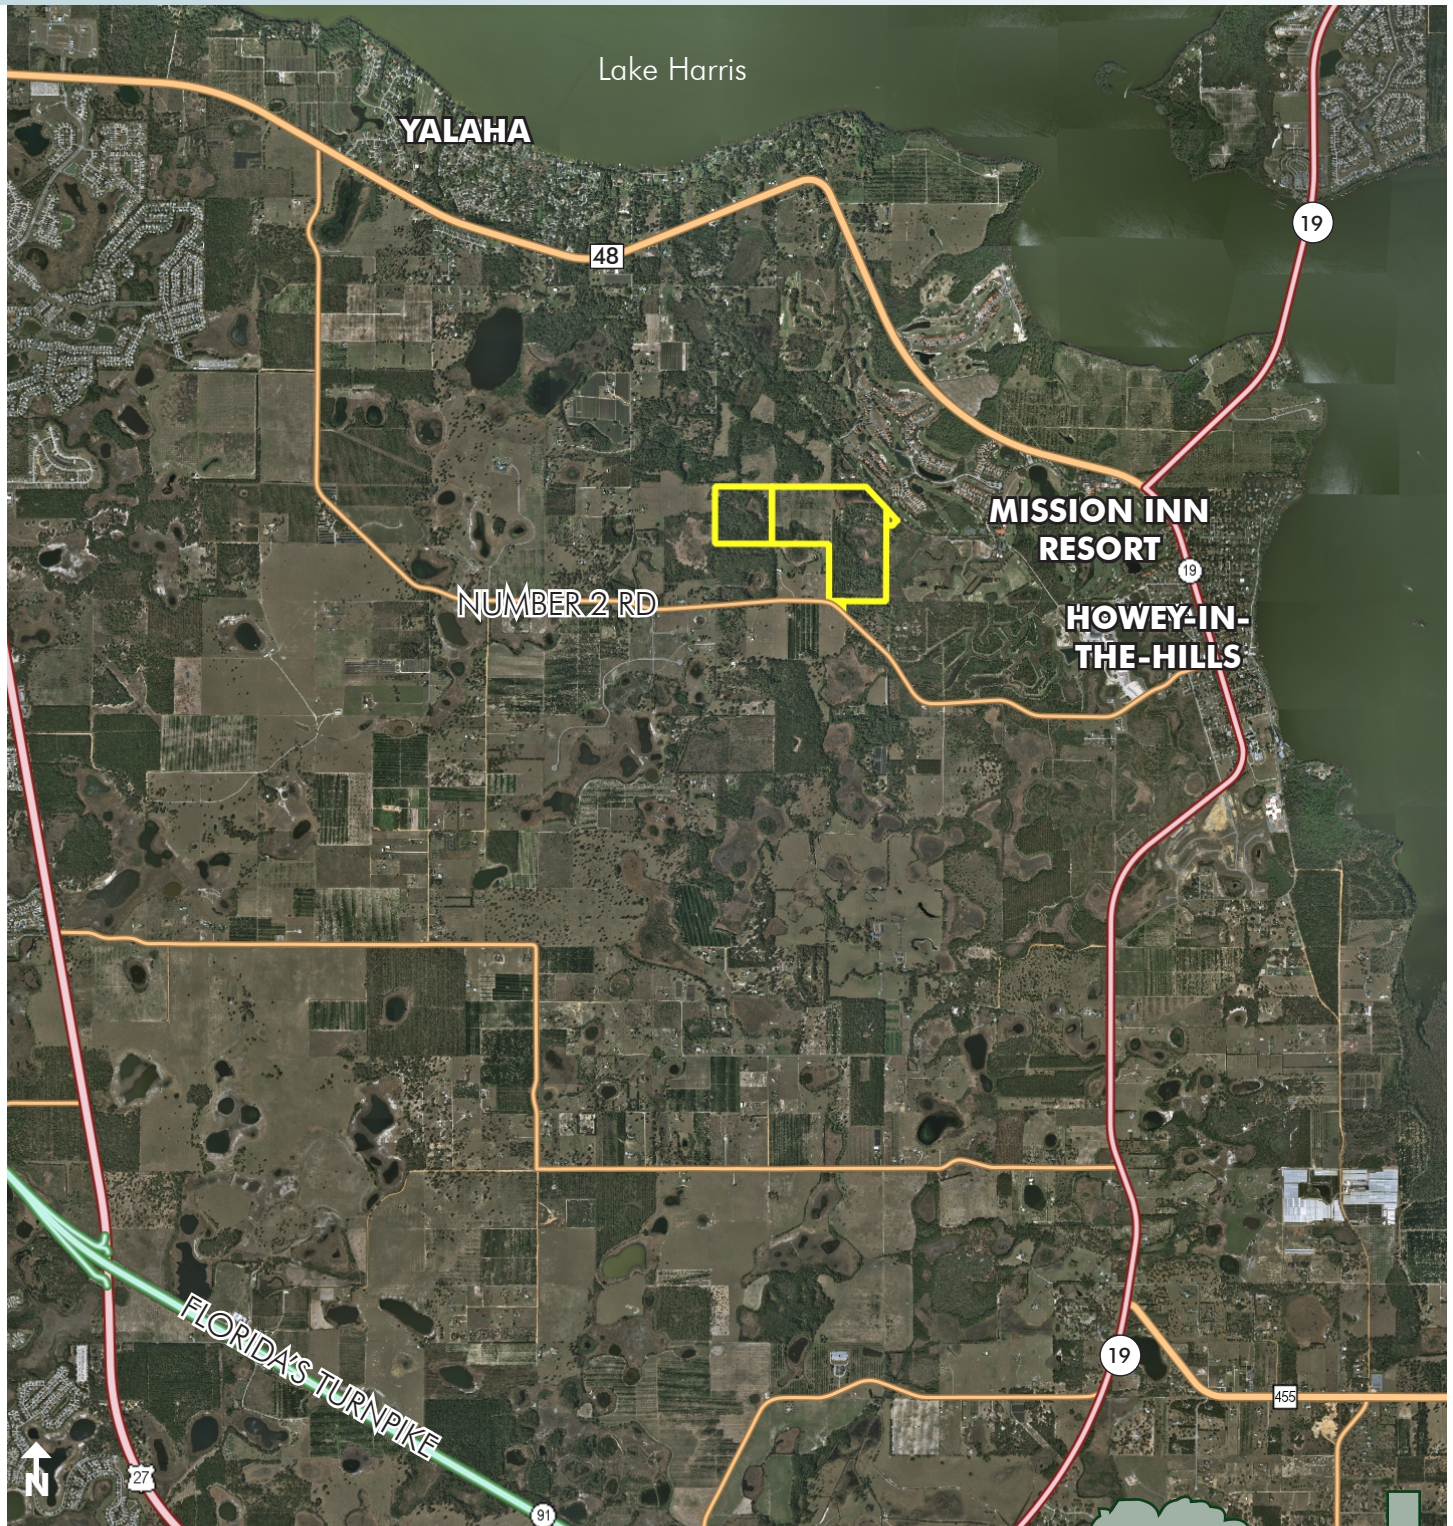

LOCATION MAP

RESIDENTIAL DEVELOPMENT LAND

160± acres

Lake County, FL

REGIONAL MAP

— Commercial Real Estate Investments | Management | Brokerage | Development | Land

Maury L. Carter & Associates, Inc.
407-422-3144 | www.maurycarter.com