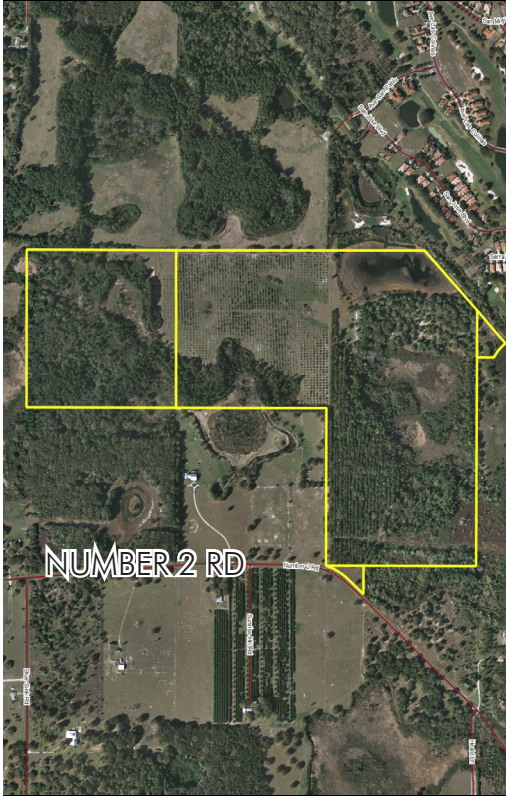

## LOCATION/DESCRIPTION

Located on the north side of Number 2 Road in Yalaha, FL, just north of the City of Clermont and 4 miles north of Florida's Turnpike.

Single Family Residential Development opportunity in the heart of Lake County! The subject is directly adjacent to the Mission Inn Resort and Club, which features two golf courses and several single family subdivisions. The Lake County market continues to improve, with exceptional activity in the area surrounding the resort. Excellent location and physical features give this site great single family residential potential!

Water & Sewer located at the intersection of Number 2 Road and Mare Avenue and will be available at the time of development.

## SIZE

160± acres

# RESIDENTIAL DEVELOPMENT LAND

160± acres

Lake County, FL

PARCEL MAP

— Commercial Real Estate Investments | Management | Brokerage | Development | Land

Maury L. Carter & Associates, Inc.  
407-422-3144 | [www.maurycarter.com](http://www.maurycarter.com)