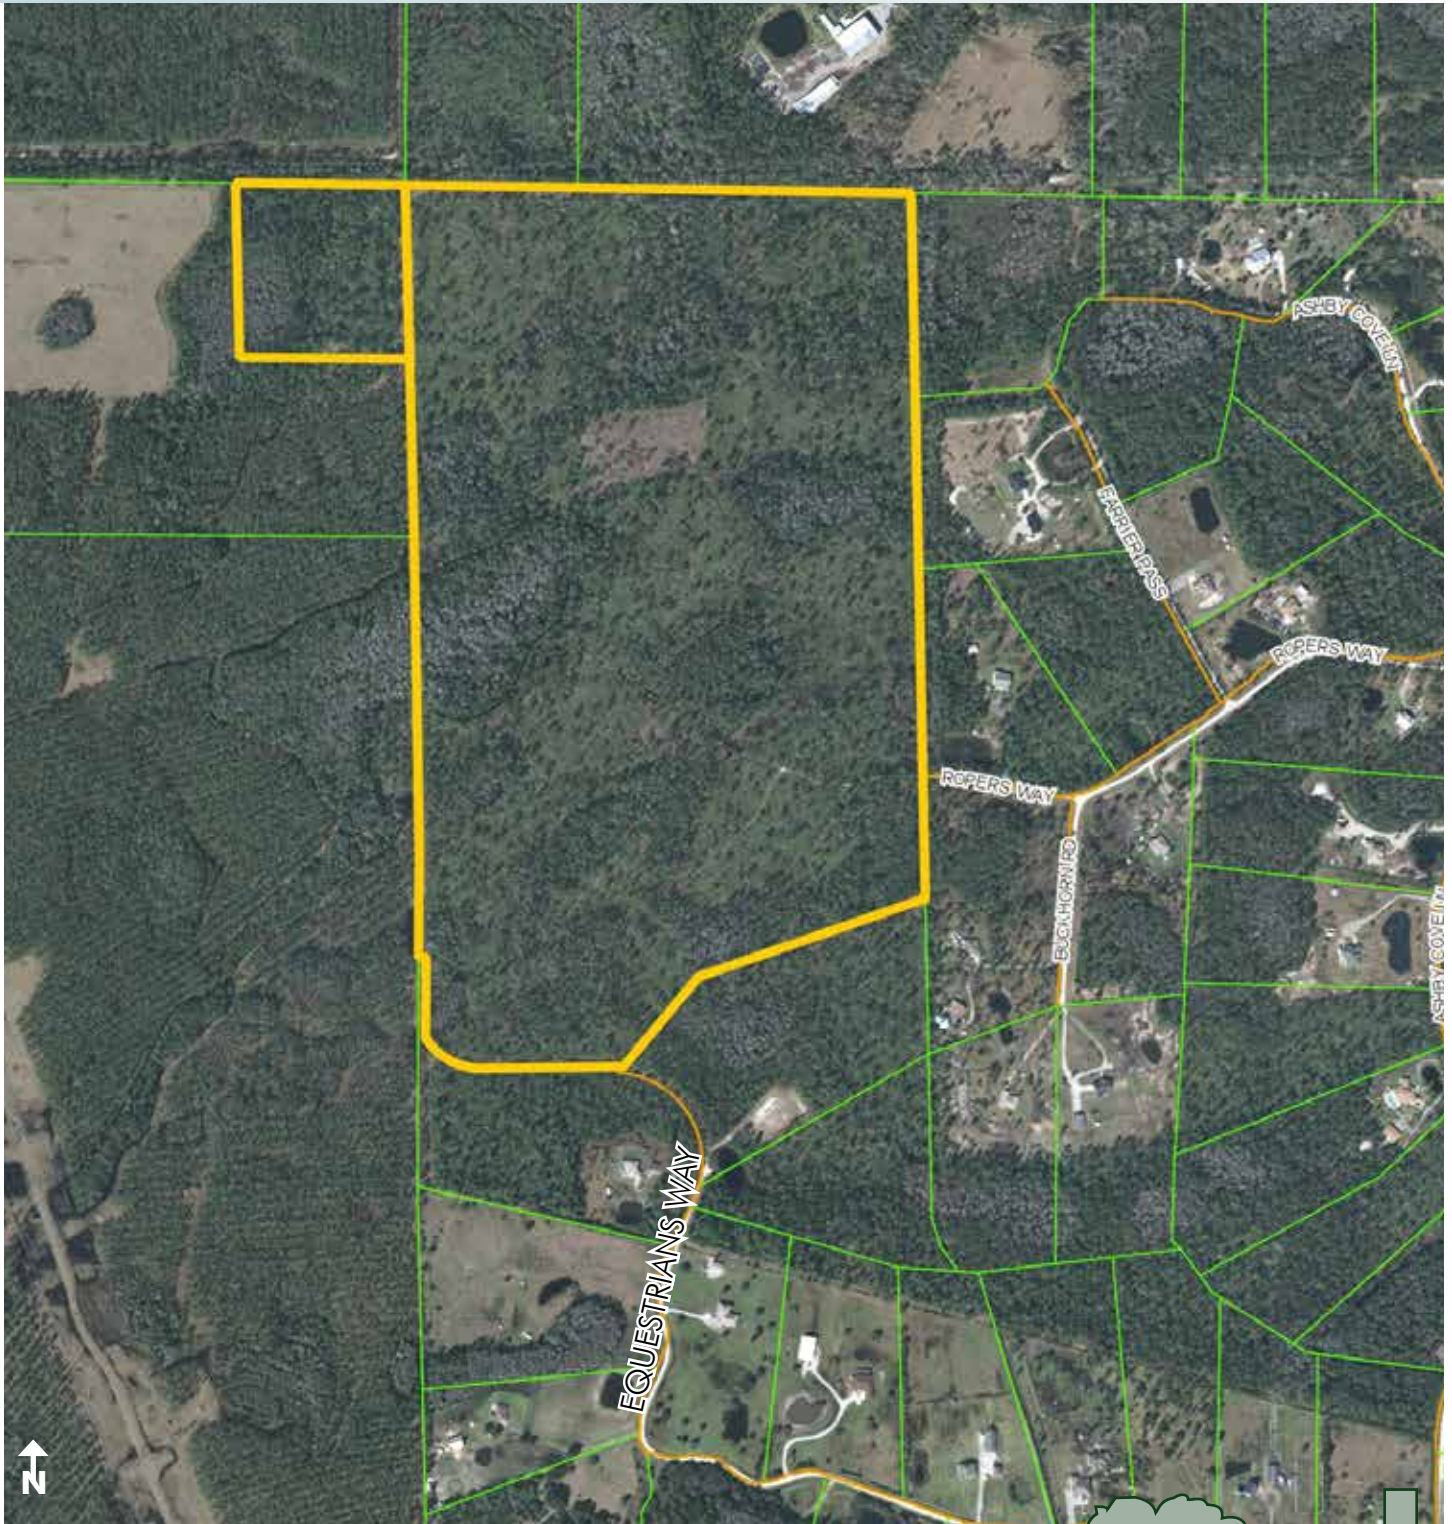

OSTEEN PINES PLANTATION

152± acres

Osteen, Volusia County, FL

PROPERTY MAP

— Commercial Real Estate Investments | Management | Brokerage | Development | Land

Maury L. Carter & Associates, Inc.
407-422-3144 | www.maurycarter.com