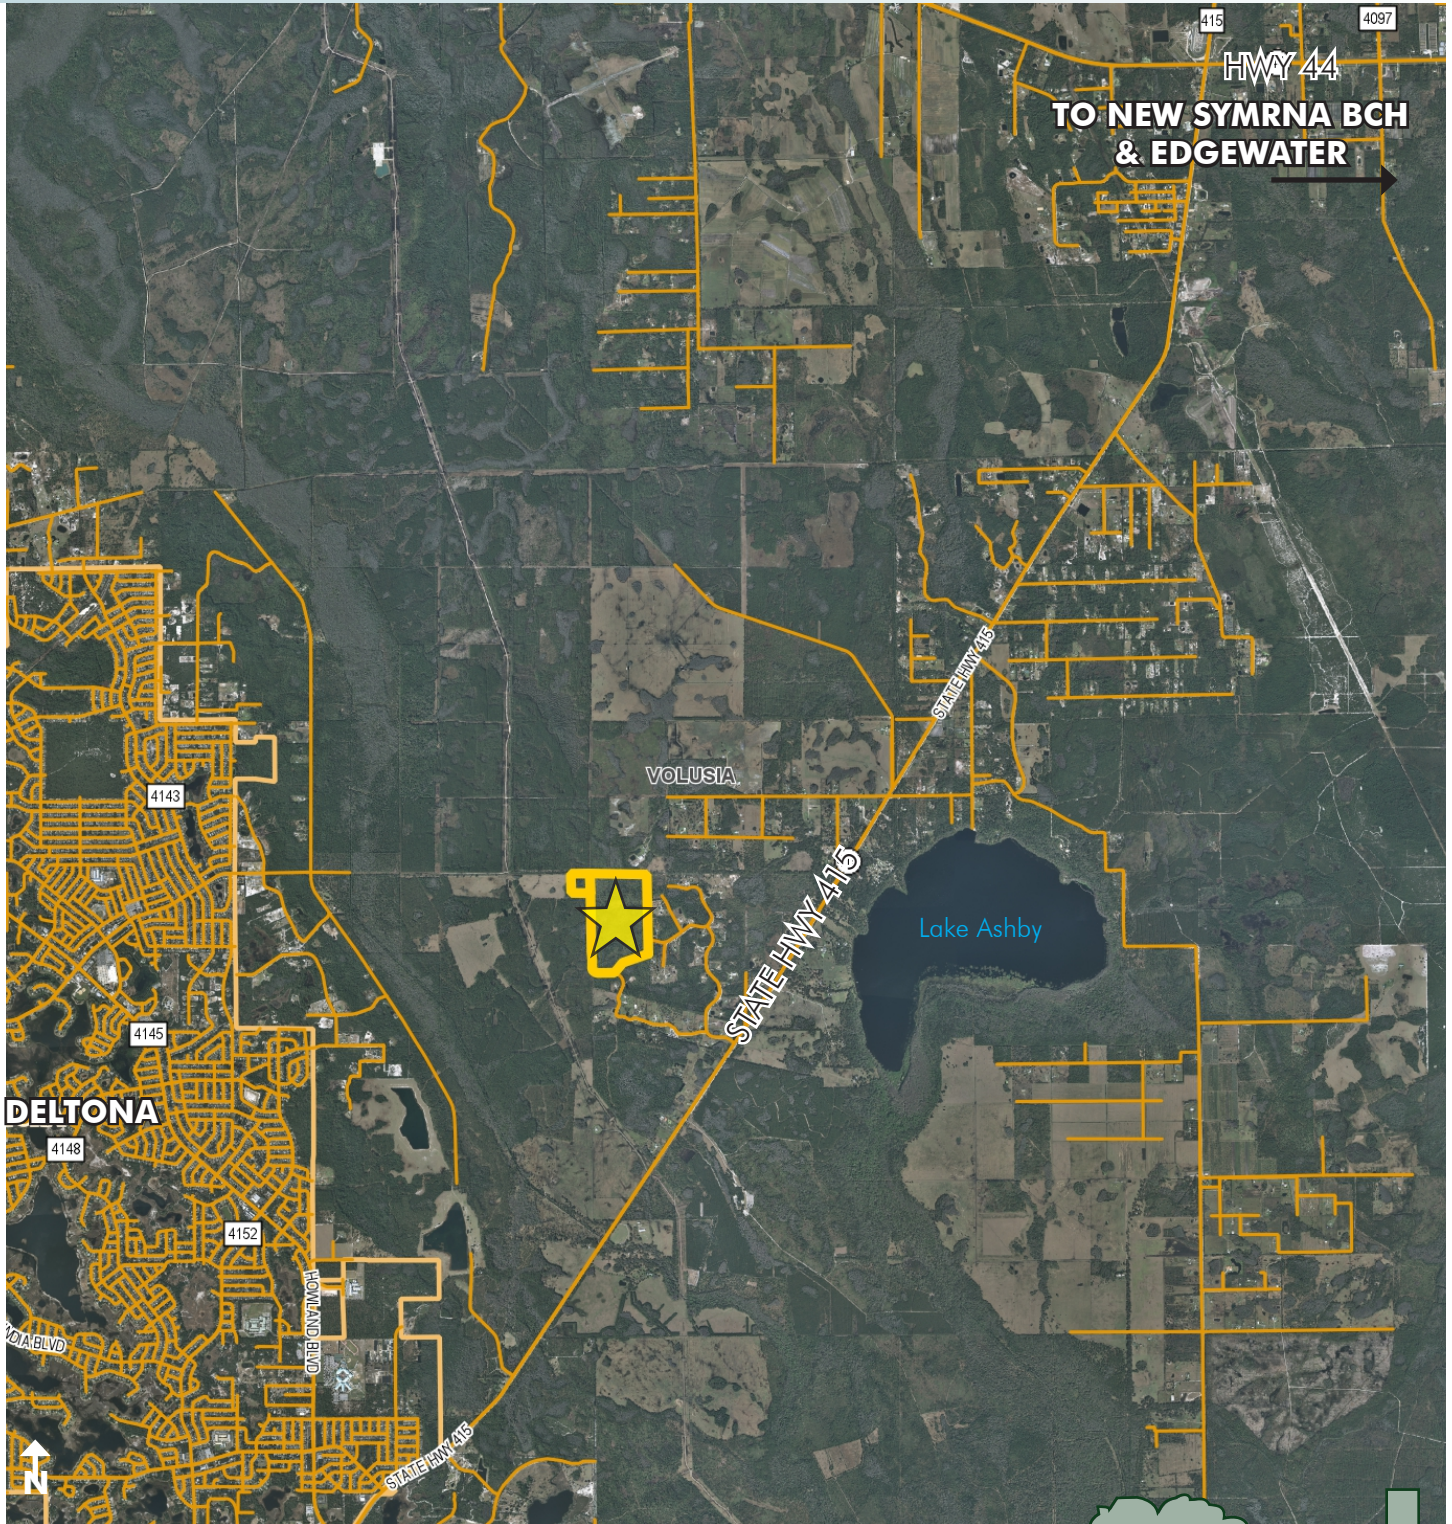

PROPERTY MAP

OSTEEN PINES PLANTATION

152± acres

Osteen, Volusia County, FL

**PRICE
REDUCED**

REGIONAL MAP

— Commercial Real Estate Investments | Management | Brokerage | Development | Land

Maury L. Carter & Associates, Inc.
407-422-3144 | www.maurycarter.com