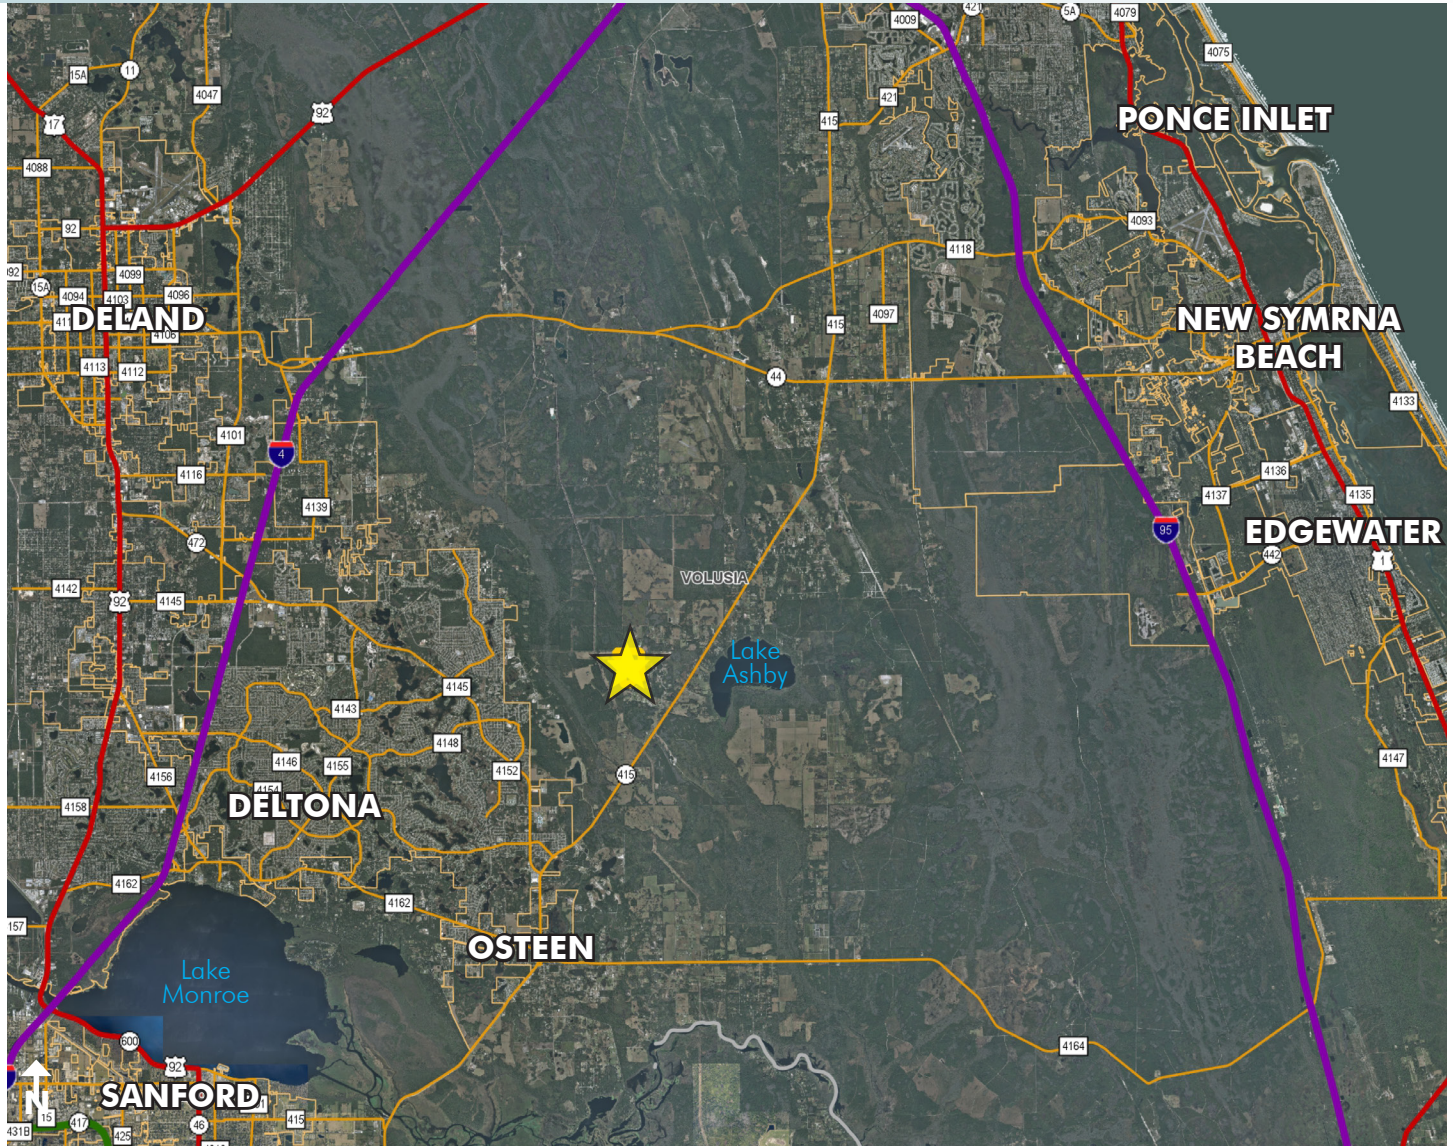

REGIONAL MAP

OSTEEN PINES PLANTATION

152± acres

Osteen, Volusia County, FL

**PRICE
REDUCED**

LOCATION MAP

— Commercial Real Estate Investments | Management | Brokerage | Development | Land

Maury L. Carter & Associates, Inc.
407-422-3144 | www.maurycarter.com