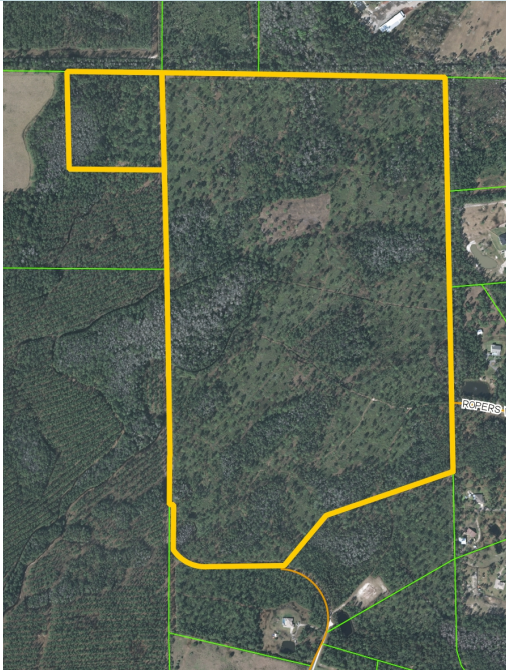

OSTEEN PINES PLANTATION

152± acres

Osteen, Volusia County, FL

**PRICE
REDUCED**

LAND FOR SALE

LOCATION

Located just off of State Highway 415 and 8± miles south of Highway 44.

SIZE

152± acres

PRICE

NOW: \$399,000 or \$2,625/acre

~~WAS: \$499,000 or \$3,282/acre~~

DESCRIPTION

ARE YOU LOOKING FOR A WEEKEND GETAWAY/ RETREAT OR PERMANENT HOMESTEAD? LOOK NO FURTHER. We get hundreds of calls per year from people in Central Florida looking for small recreational and home site acreage properties that are close to all of the amenities of a big city, but secluded enough to make one feel like they have left civilization behind. This 152± acres is secluded, wooded and filled with large amounts of game: deer, turkey, hogs, song birds, etc. Make this property a recreational paradise. Hunt and enjoy the great outdoors. It's your way to get off the grid, yet still be close enough for a weekend or daily trips to enjoy your property. The property consists of gorgeous pine flatwoods with oak trees intermittently located throughout.

CONSERVATION EASEMENT

This property has a conservation easement on 142± acres of the 152± total acres. Building is allowed on both parcels. If you wanted to build a home and barn on is permitted to do so. Terms and conditions of conservation easement available upon request. *Right of first refusal by Volusia County must be refused for sale.*

OSTEEN PINES PLANTATION

152± acres

Osteen, Volusia County, FL

**PRICE
REDUCED**

LOCATION MAP

— Commercial Real Estate Investments | Management | Brokerage | Development | Land

Maury L. Carter & Associates, Inc.
407-422-3144 | www.maurycarter.com