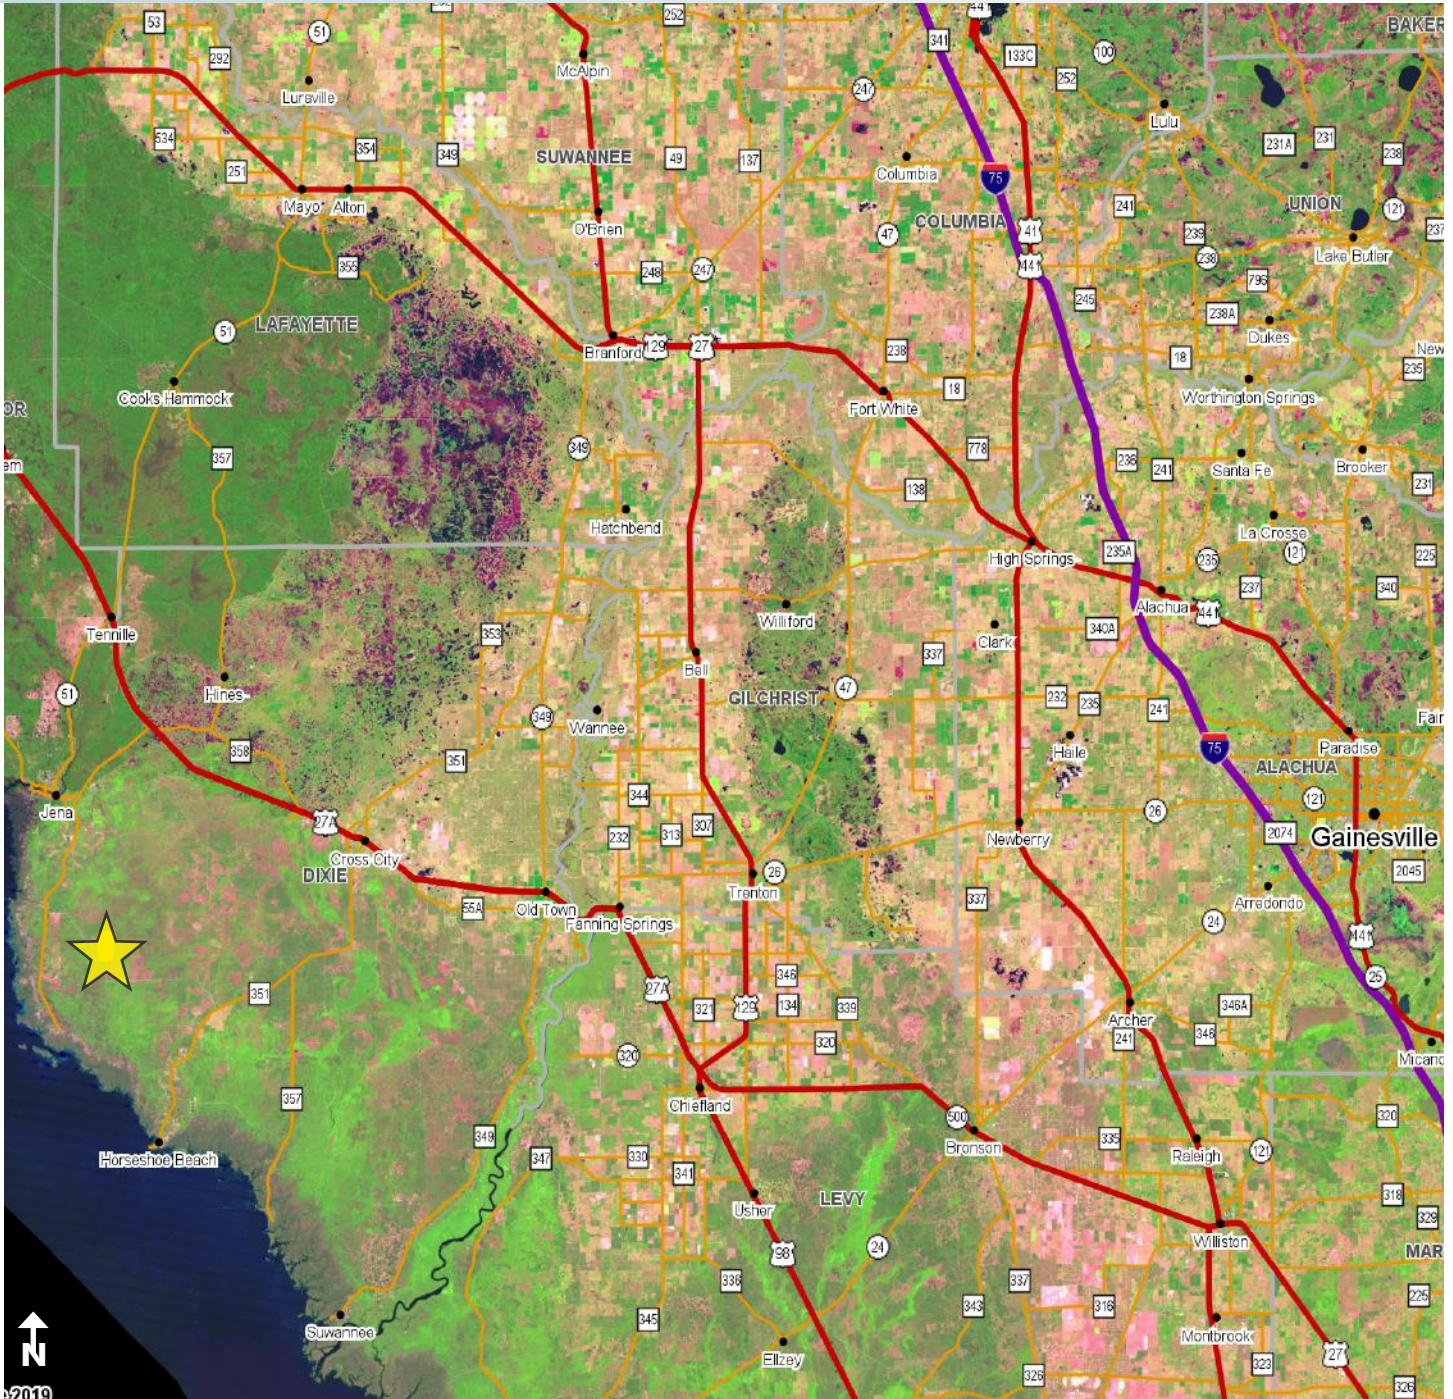

STEINHATCHEE RECREATION & TIMBER

240± acres
Dixie County, FL

**PRICE
REDUCED**

LOCATION MAP

— Commercial Real Estate Investments | Management | Brokerage | Development | Land

Maury L. Carter & Associates, Inc.
407-422-3144 | www.maurycarter.com