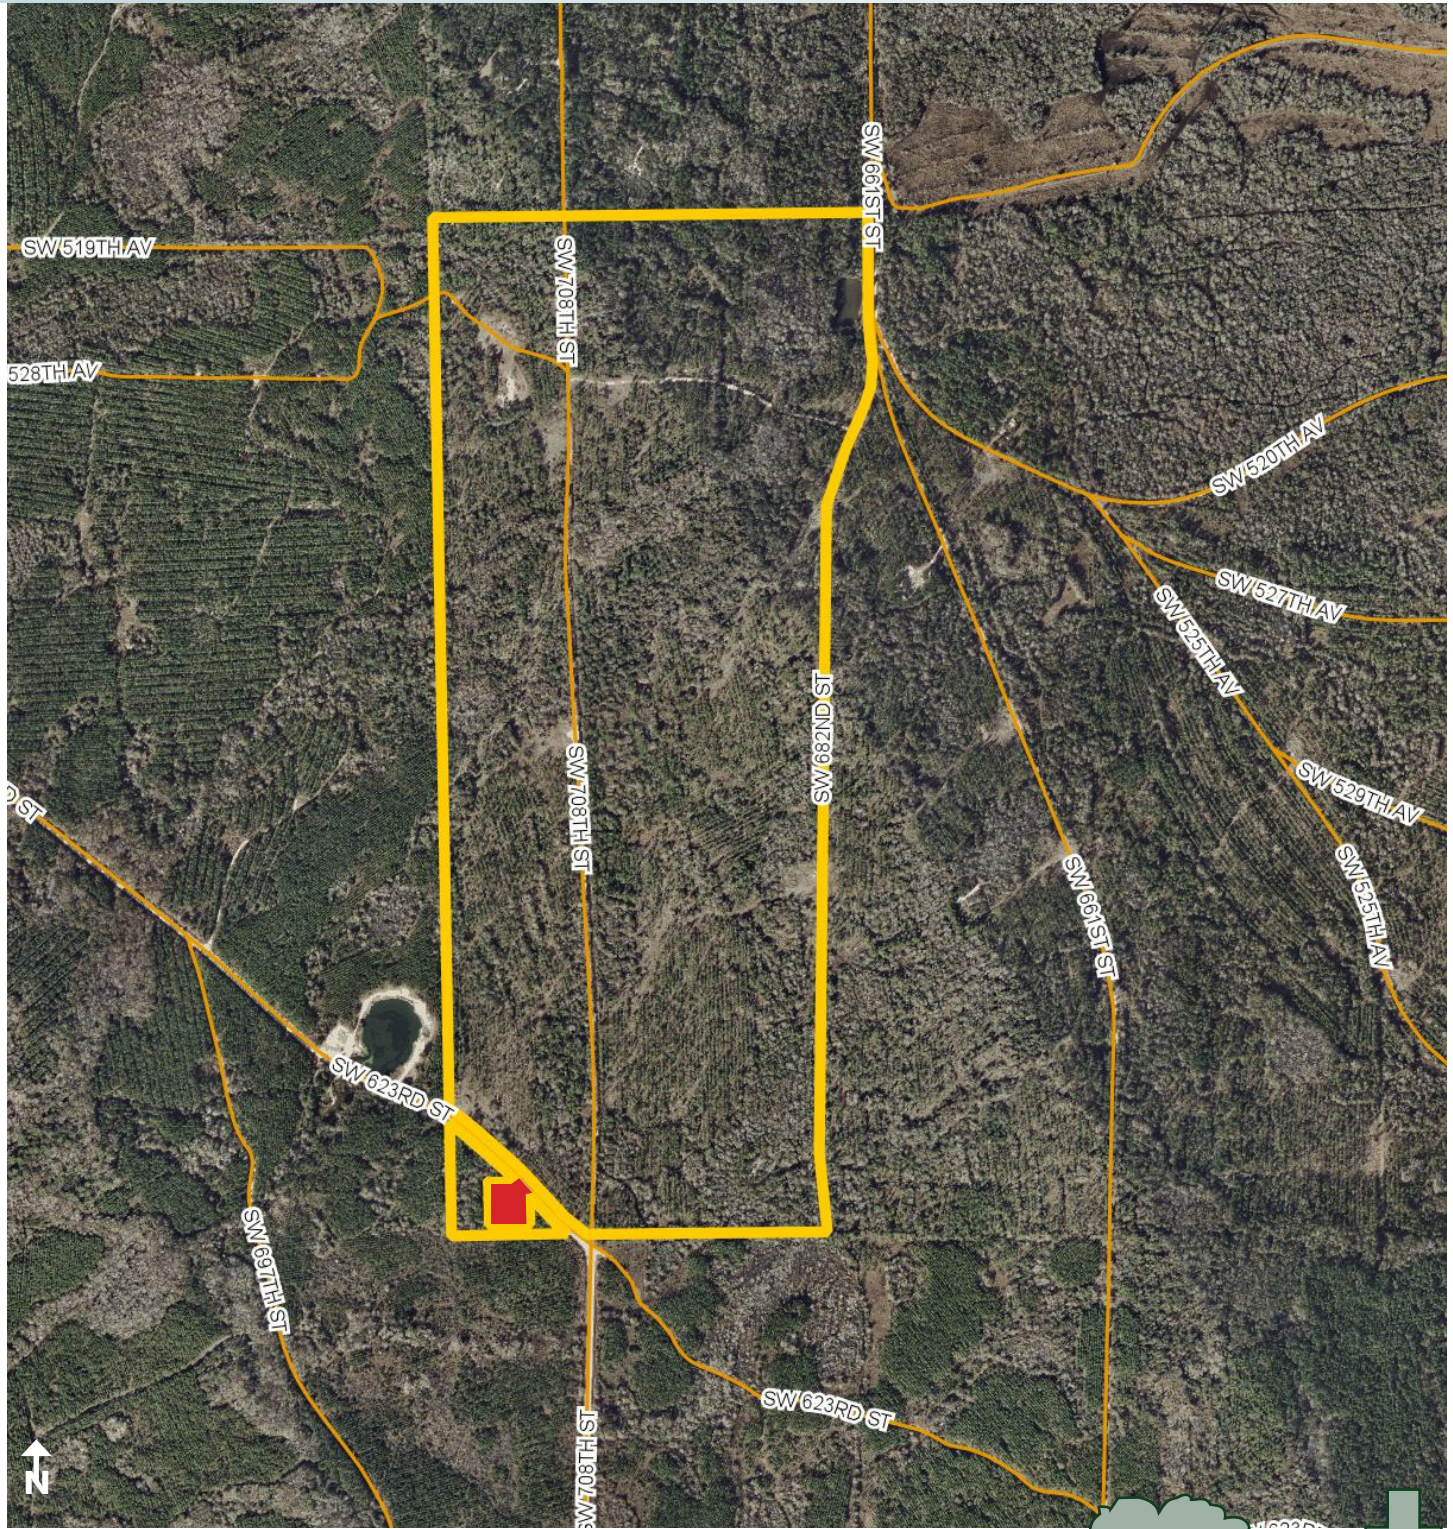

STEINHATCHEE RECREATION & TIMBER

240± acres
Dixie County, FL

**PRICE
REDUCED**

PROPERTY MAP - Outparcel in red not included

— Commercial Real Estate Investments | Management | Brokerage | Development | Land

Maury L. Carter & Associates, Inc.
407-422-3144 | www.maurycarter.com