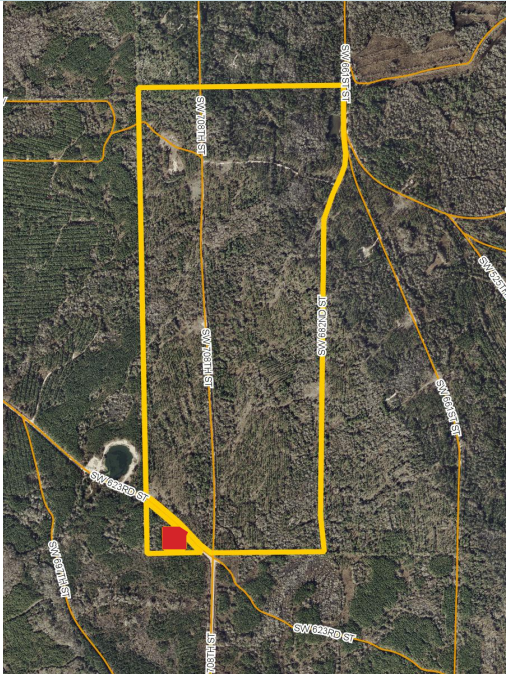

STEINHATCHEE RECREATION & TIMBER

240± acres

Dixie County, FL

**PRICE
REDUCED**

LAND FOR SALE

DESCRIPTION/LOCATION

240 acres located 5+/- miles south of quaint Steinhatchee, Florida. This property is LOADED with recreational opportunities. Hunt, fish, camp, and much more. Build your dream cabin in the woods and enjoy this property for many years to come. Being so close to Steinhatchee, you can enjoy all of the benefits of being so close to the coast. Enjoy scalloping, salt water fishing, and other water recreational sports. Because Steinhatchee is such a short drive away, know that you can have all the benefits of shopping and dining close to your recreational property.

~~WAS: \$360,000 or \$1,500/acre~~

SIZE

240± Acres - Outparcel in red not included.

UTILITIES

Well and septic installation required. Electricity to site.

ZONING

Agricultural

Offering subject to errors, omission, prior sale or withdrawal without notice.