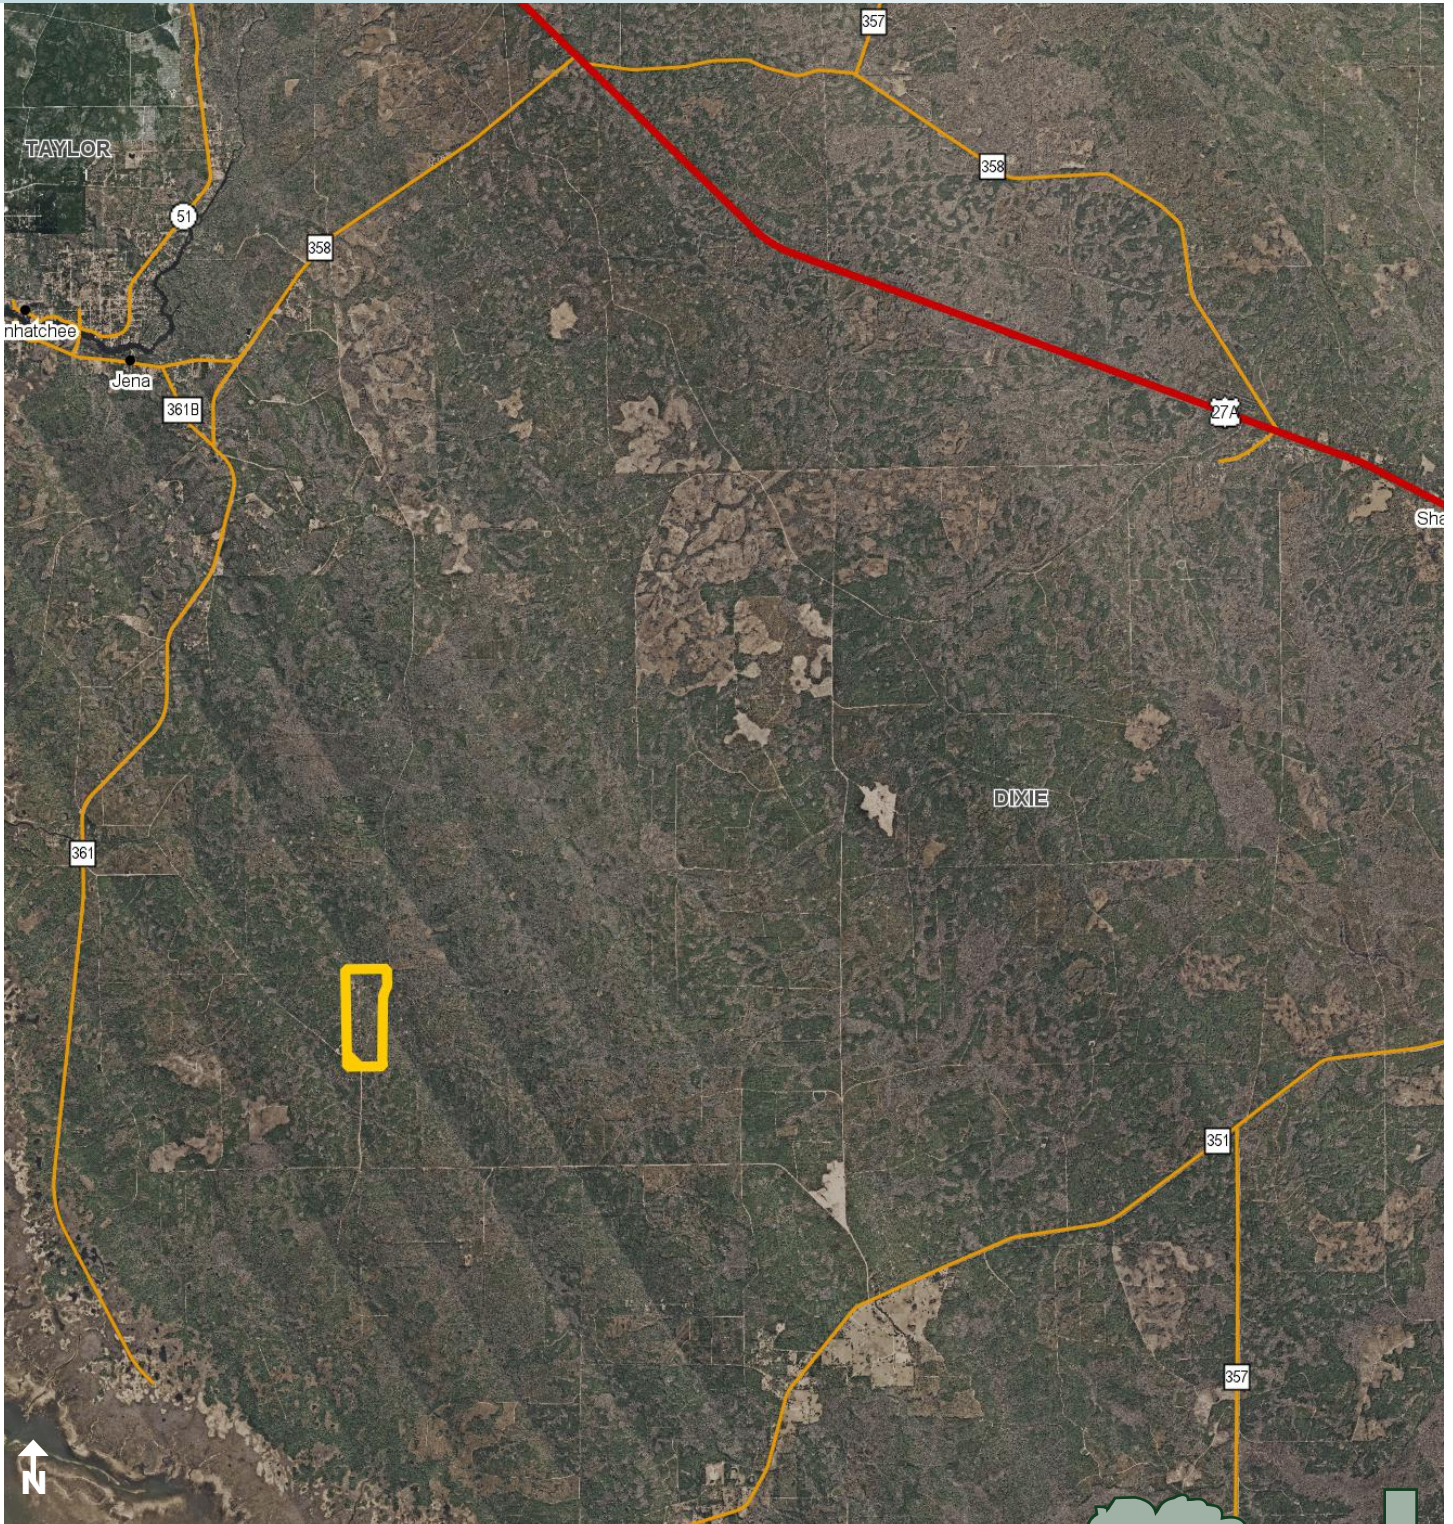

STEINHATCHEE RECREATION & TIMBER

240± acres

Dixie County, FL

**PRICE
REDUCED**

REGIONAL MAP

— Commercial Real Estate Investments | Management | Brokerage | Development | Land

Maury L. Carter & Associates, Inc.
407-422-3144 | www.maurycarter.com