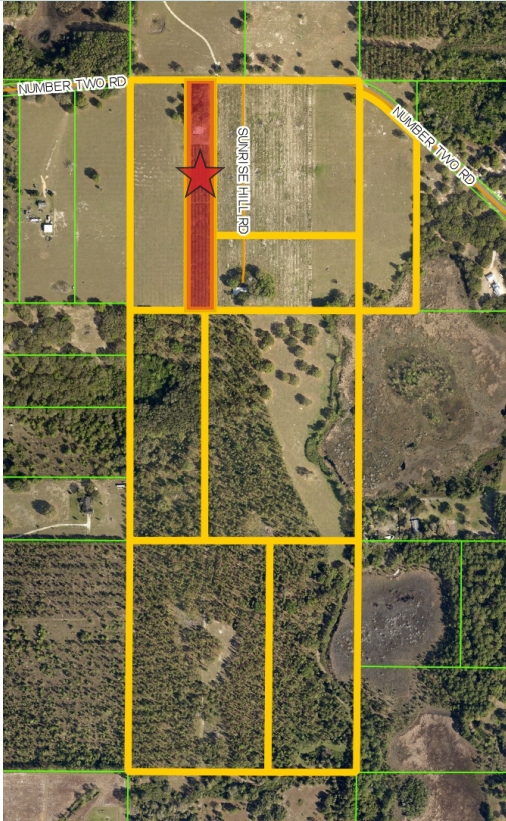

PLEASANT FARMS

127± acres

Howey-in-the-Hills, Lake County, FL

YOUR PERFECT GET-A-WAY!

Step back in time on this gorgeous 127+/- acres located in the rolling hill region of Howey in the Hills, Florida. This property has a long standing history of being in agricultural uses, particularly citrus, for many decades. This property has rolling hills, lake frontage on two lakes, beautiful planted pine stands, and gorgeous open pasture.

Maury L. Carter & Associates, Inc.
407-422-3144 | www.maurycarter.com

PLEASANT FARMS

127± acres

Howey-in-the-Hills, Lake County, FL

LOCATION

25246 Sunrise Hill Road
Howey-in-the-Hills, FL 34737

SIZE

127± acres

PRICE

\$1,440,000 or \$11,338/acre

FRONTAGE

1,290+/- feet on Number Two Road

ZONING

Lake County Agricultural

UTILITIES

No public utilities, septic and well. Electricity available.

DESCRIPTION

In addition to the physical features of this property, there are three structures on this land. There is one very unique house with 1 bedroom and 1.5 bath that overlooks a pasture and a lake. In addition to that, there is a cabin on site with 1 bed and 1 full bath. There is also a barn and shop area too.