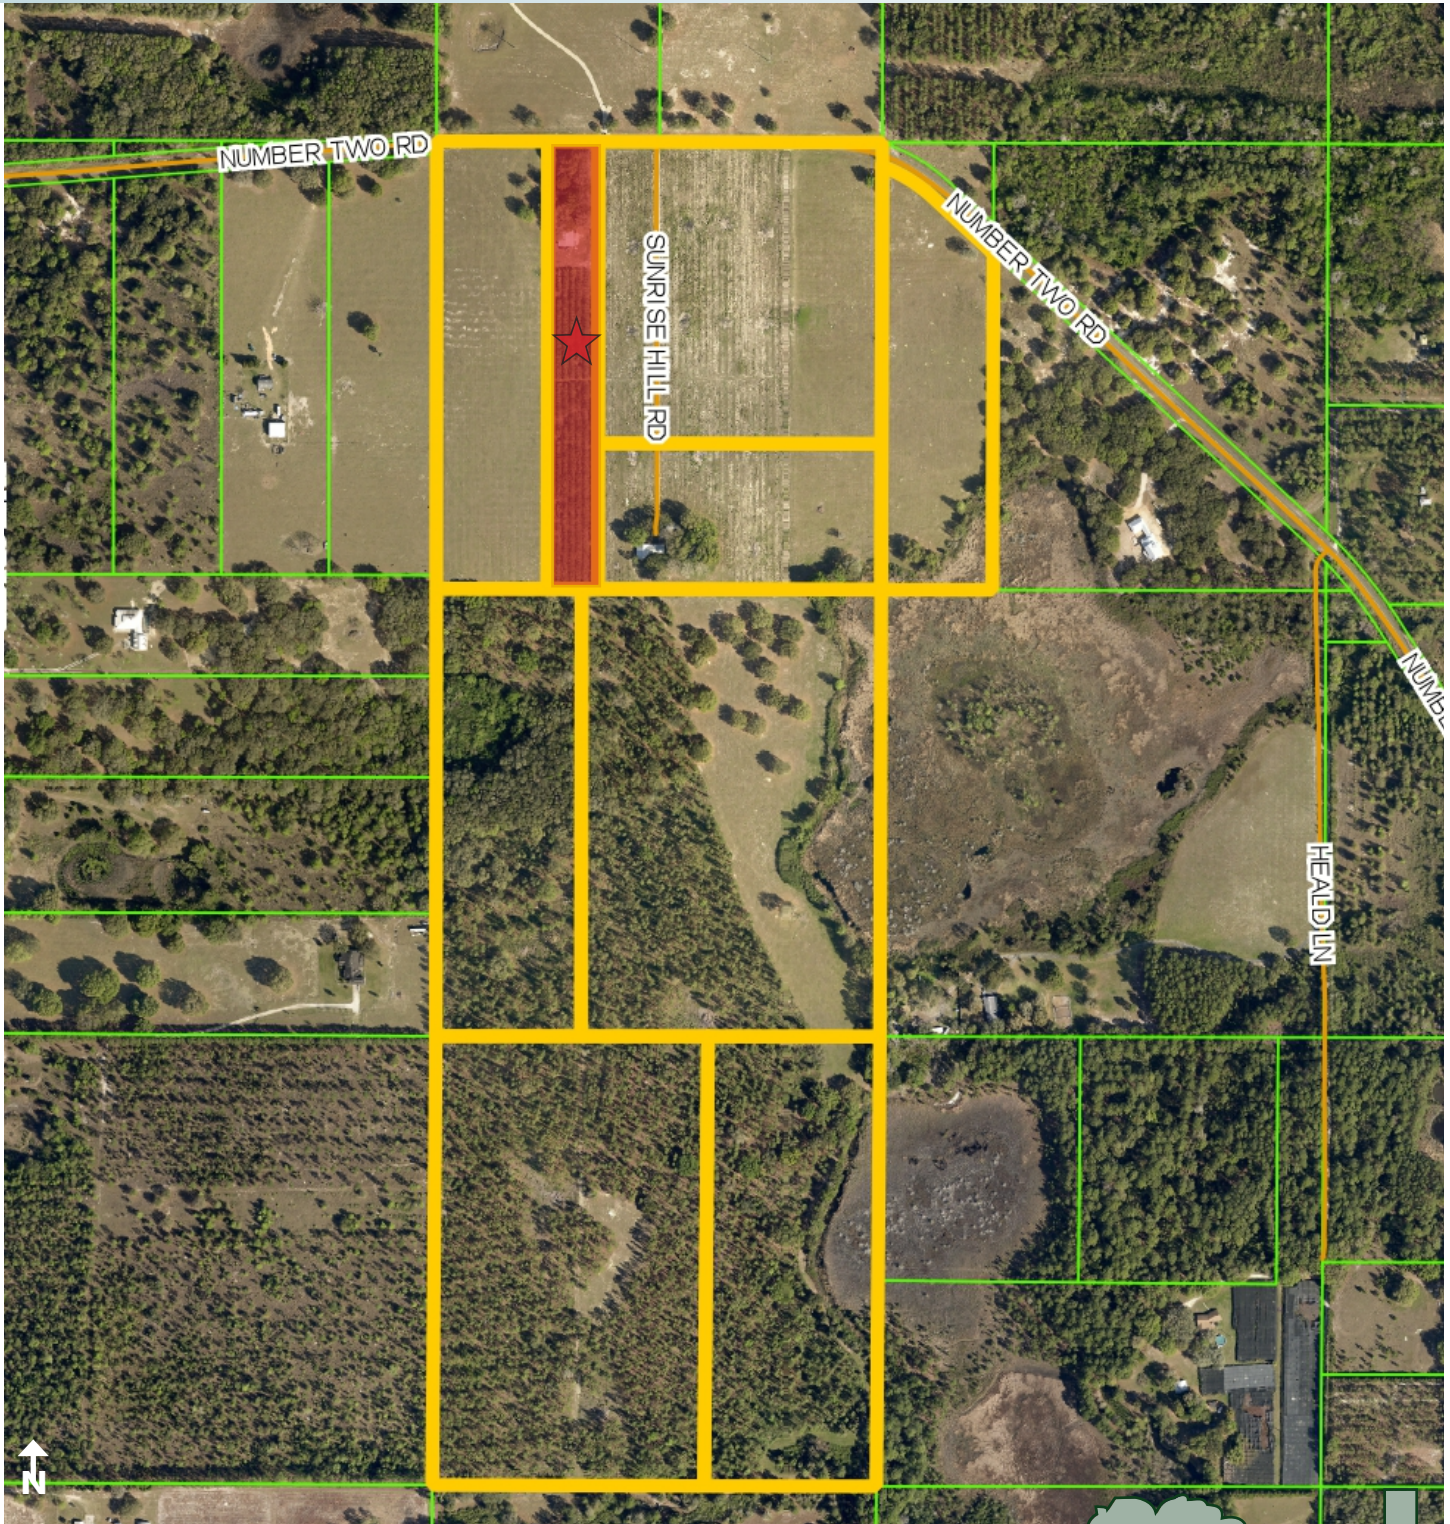

PLEASANT FARMS

127± acres

Howey-in-the-Hills, Lake County, FL

PROPERTY MAP ★ This property is subject to an option. Ask broker for details.

— Commercial Real Estate Investments | Management | Brokerage | Development | Land

Maury L. Carter & Associates, Inc.
407-422-3144 | www.maurycarter.com