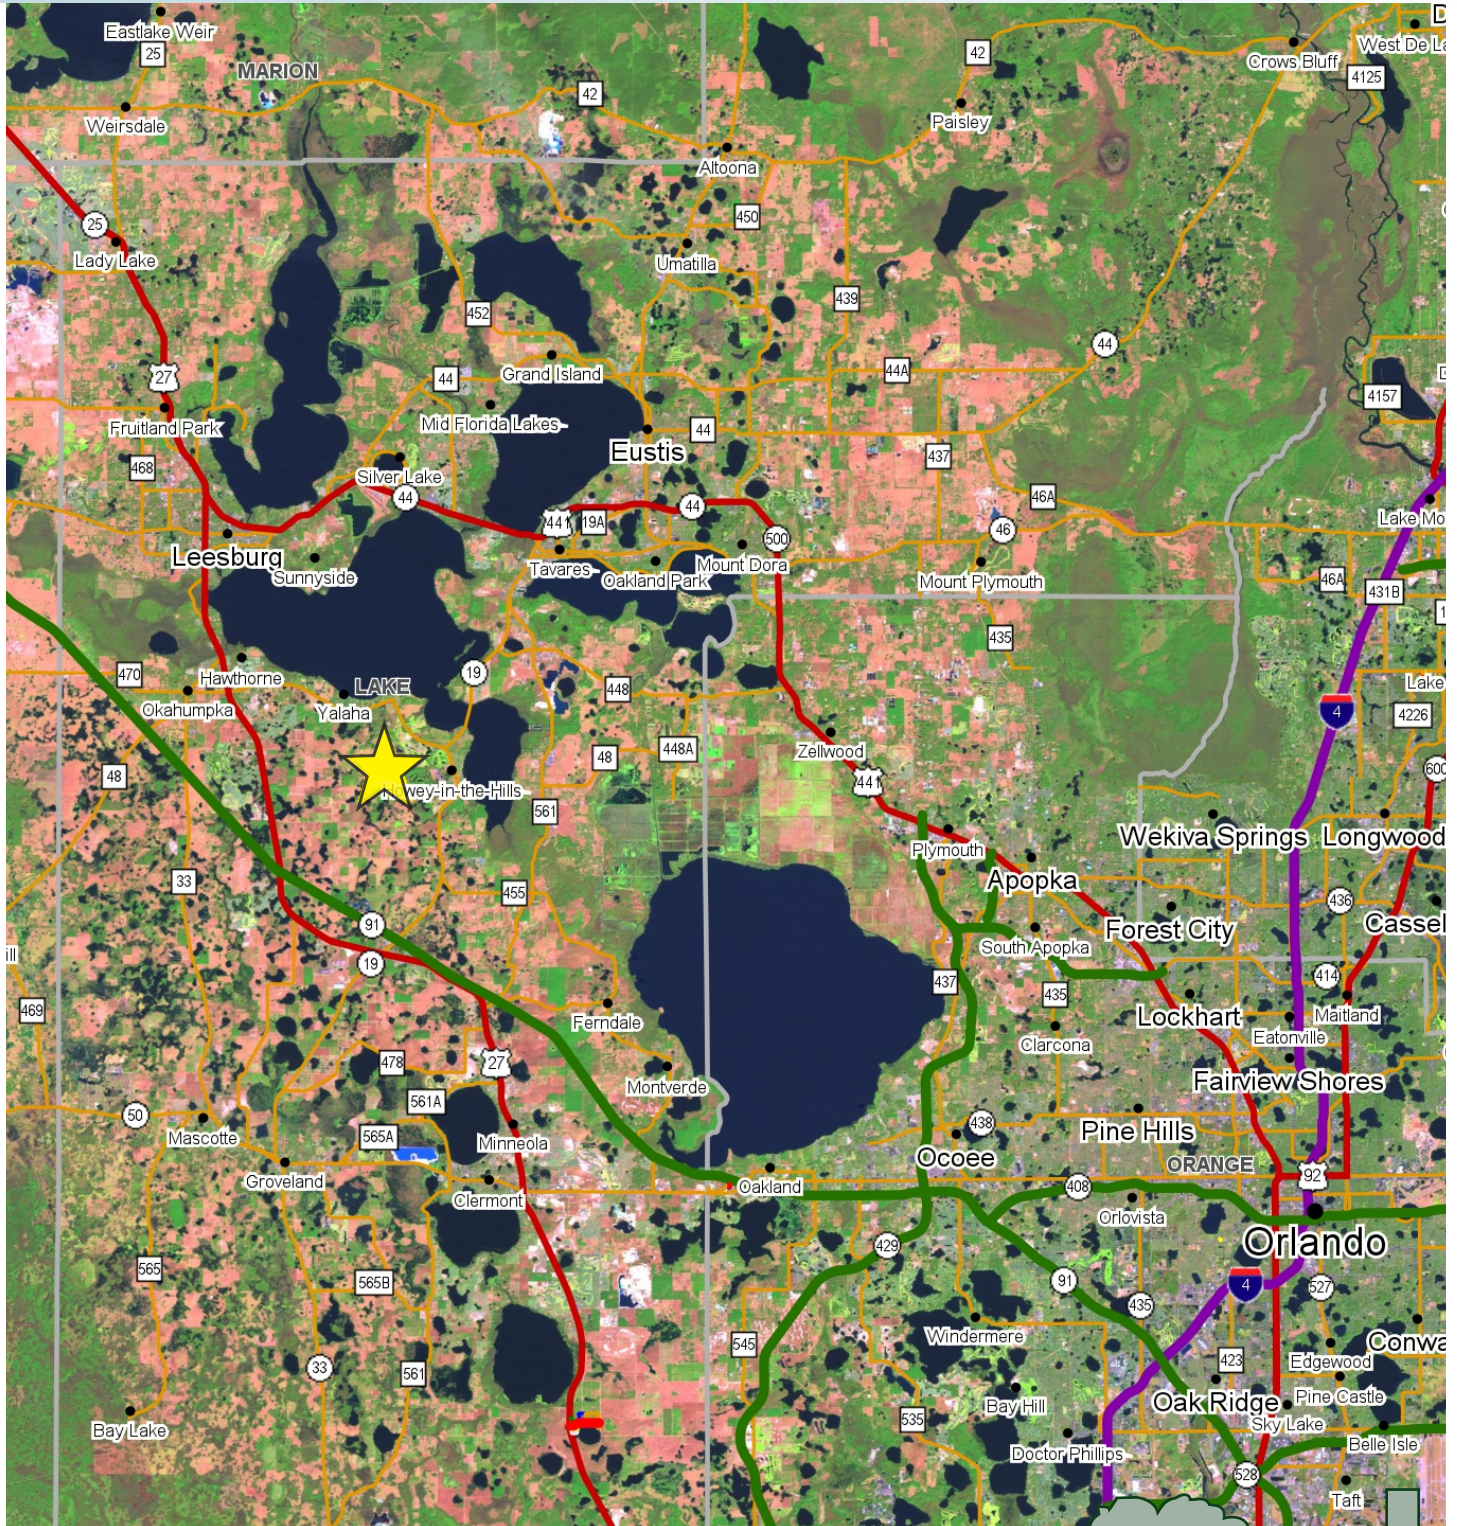

REGIONAL MAP

PLEASANT FARMS

127± acres

Howey-in-the-Hills, Lake County, FL

LOCATION MAP

— Commercial Real Estate Investments | Management | Brokerage | Development | Land

Maury L. Carter & Associates, Inc.
407-422-3144 | www.maurycarter.com