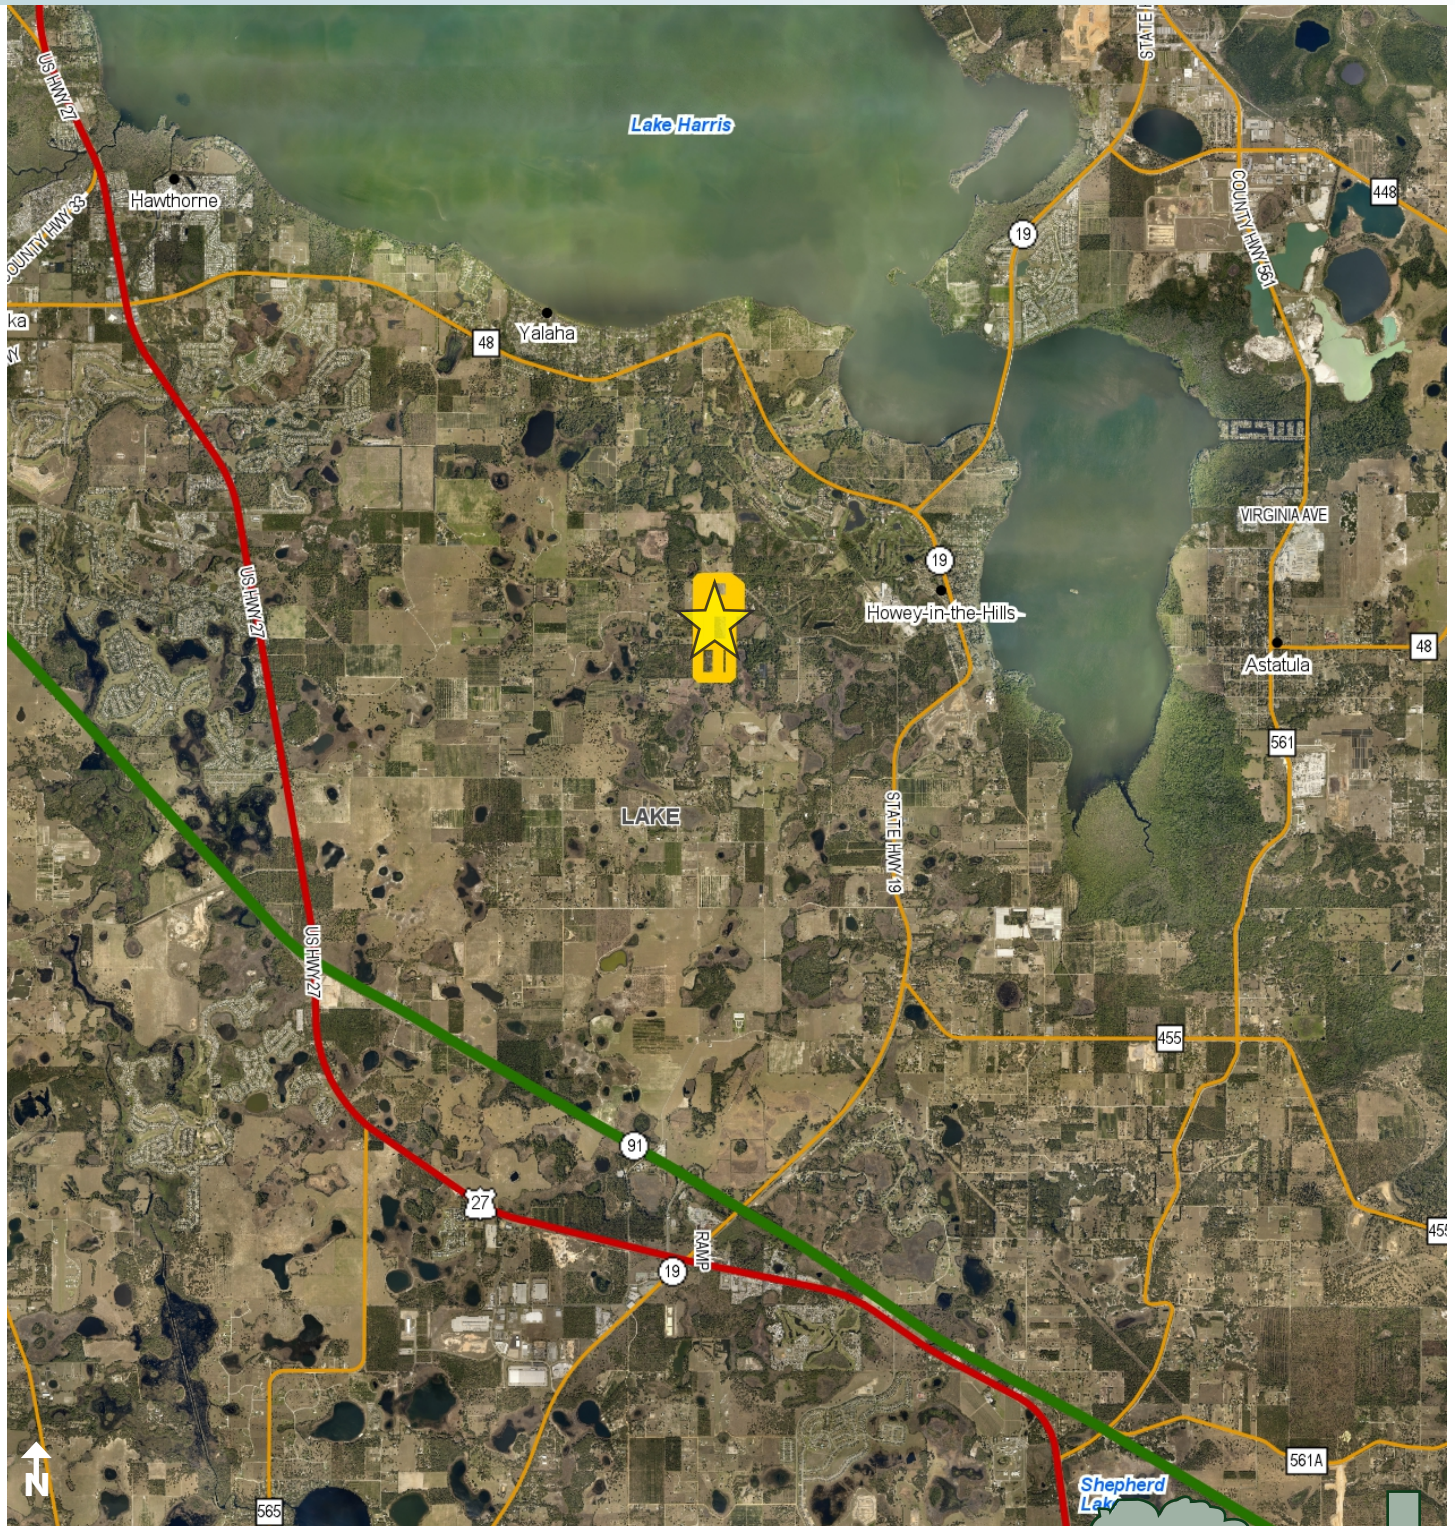

PLEASANT FARMS

127± acres

Howey-in-the-Hills, Lake County, FL

REGIONAL MAP

— Commercial Real Estate Investments | Management | Brokerage | Development | Land

Maury L. Carter & Associates, Inc.
407-422-3144 | www.maurycarter.com