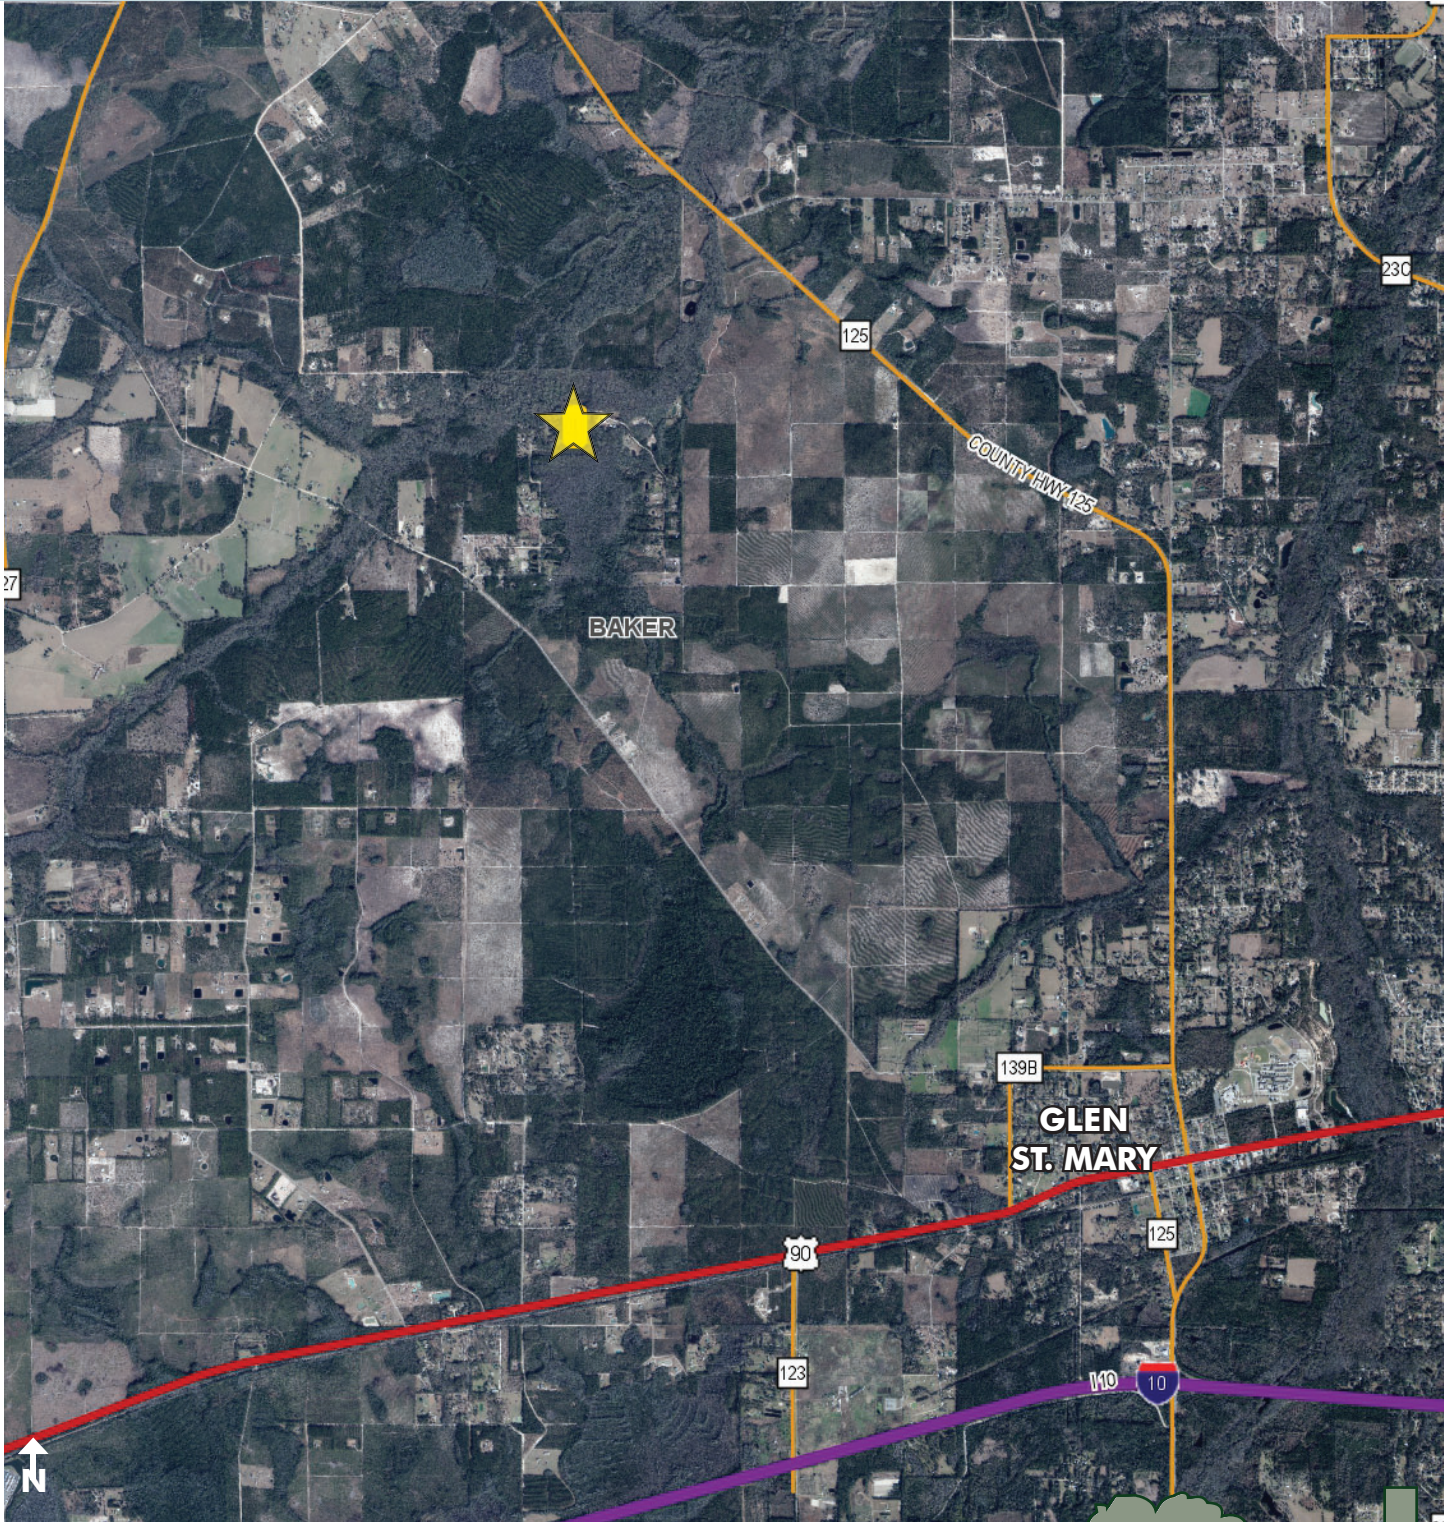

PROPERTY MAP

RURAL RESIDENTIAL NEAR FL-GA LINE

5.22± acres

Glen Saint Mary, Baker County, FL

REGIONAL MAP

— Commercial Real Estate Investments | Management | Brokerage | Development | Land

Maury L. Carter & Associates, Inc.
407-422-3144 | www.maurycarter.com