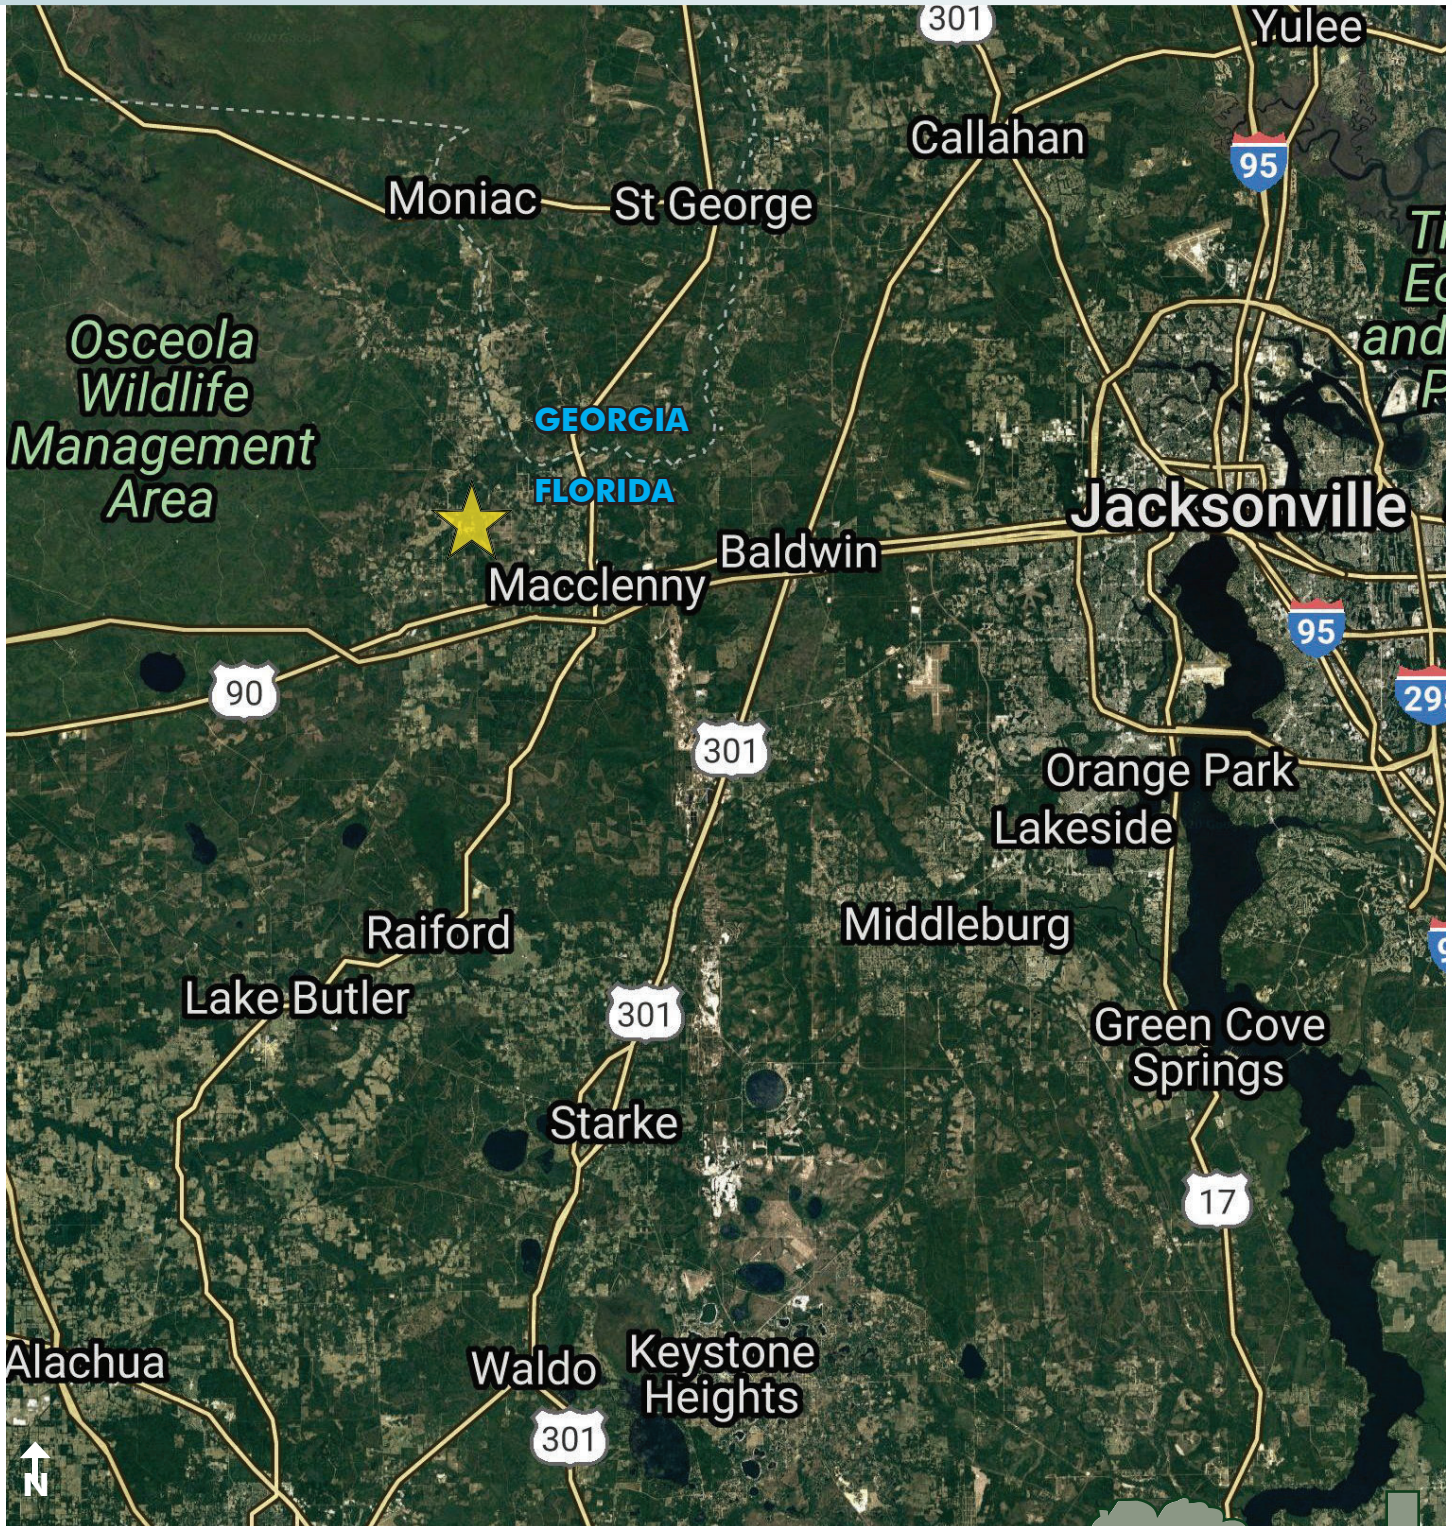

REGIONAL MAP

RURAL RESIDENTIAL NEAR FL-GA LINE

5.22± acres

Glen Saint Mary, Baker County, FL

LOCATION MAP

— Commercial Real Estate Investments | Management | Brokerage | Development | Land

Maury L. Carter & Associates, Inc.
407-422-3144 | www.maurycarter.com