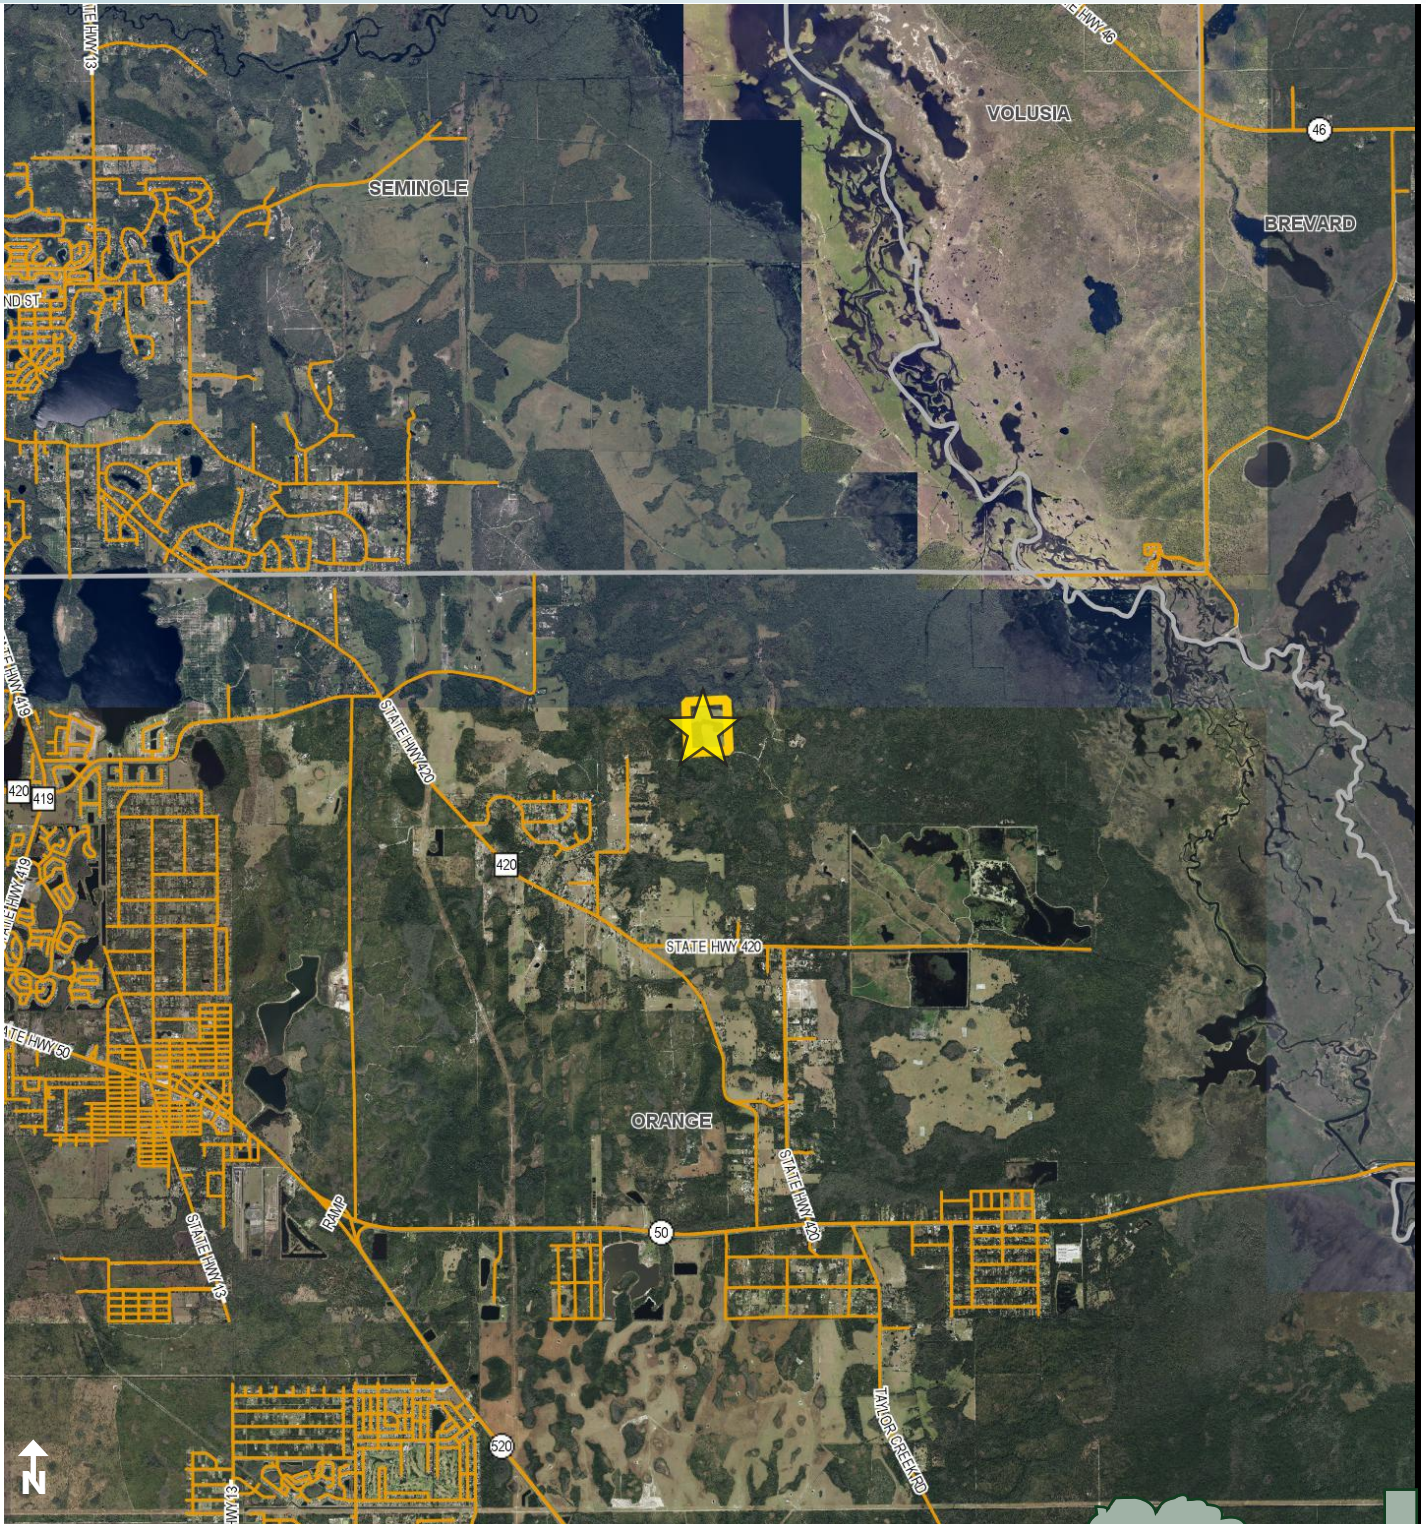

LOCATION MAP

EAST ORANGE COUNTY HUNTING LAND

88± acres

Orange County, FL

**UNDER
CONTRACT**

REGIONAL MAP

— Commercial Real Estate Investments | Management | Brokerage | Development | Land

Maury L. Carter & Associates, Inc.
407-422-3144 | www.maurycarter.com