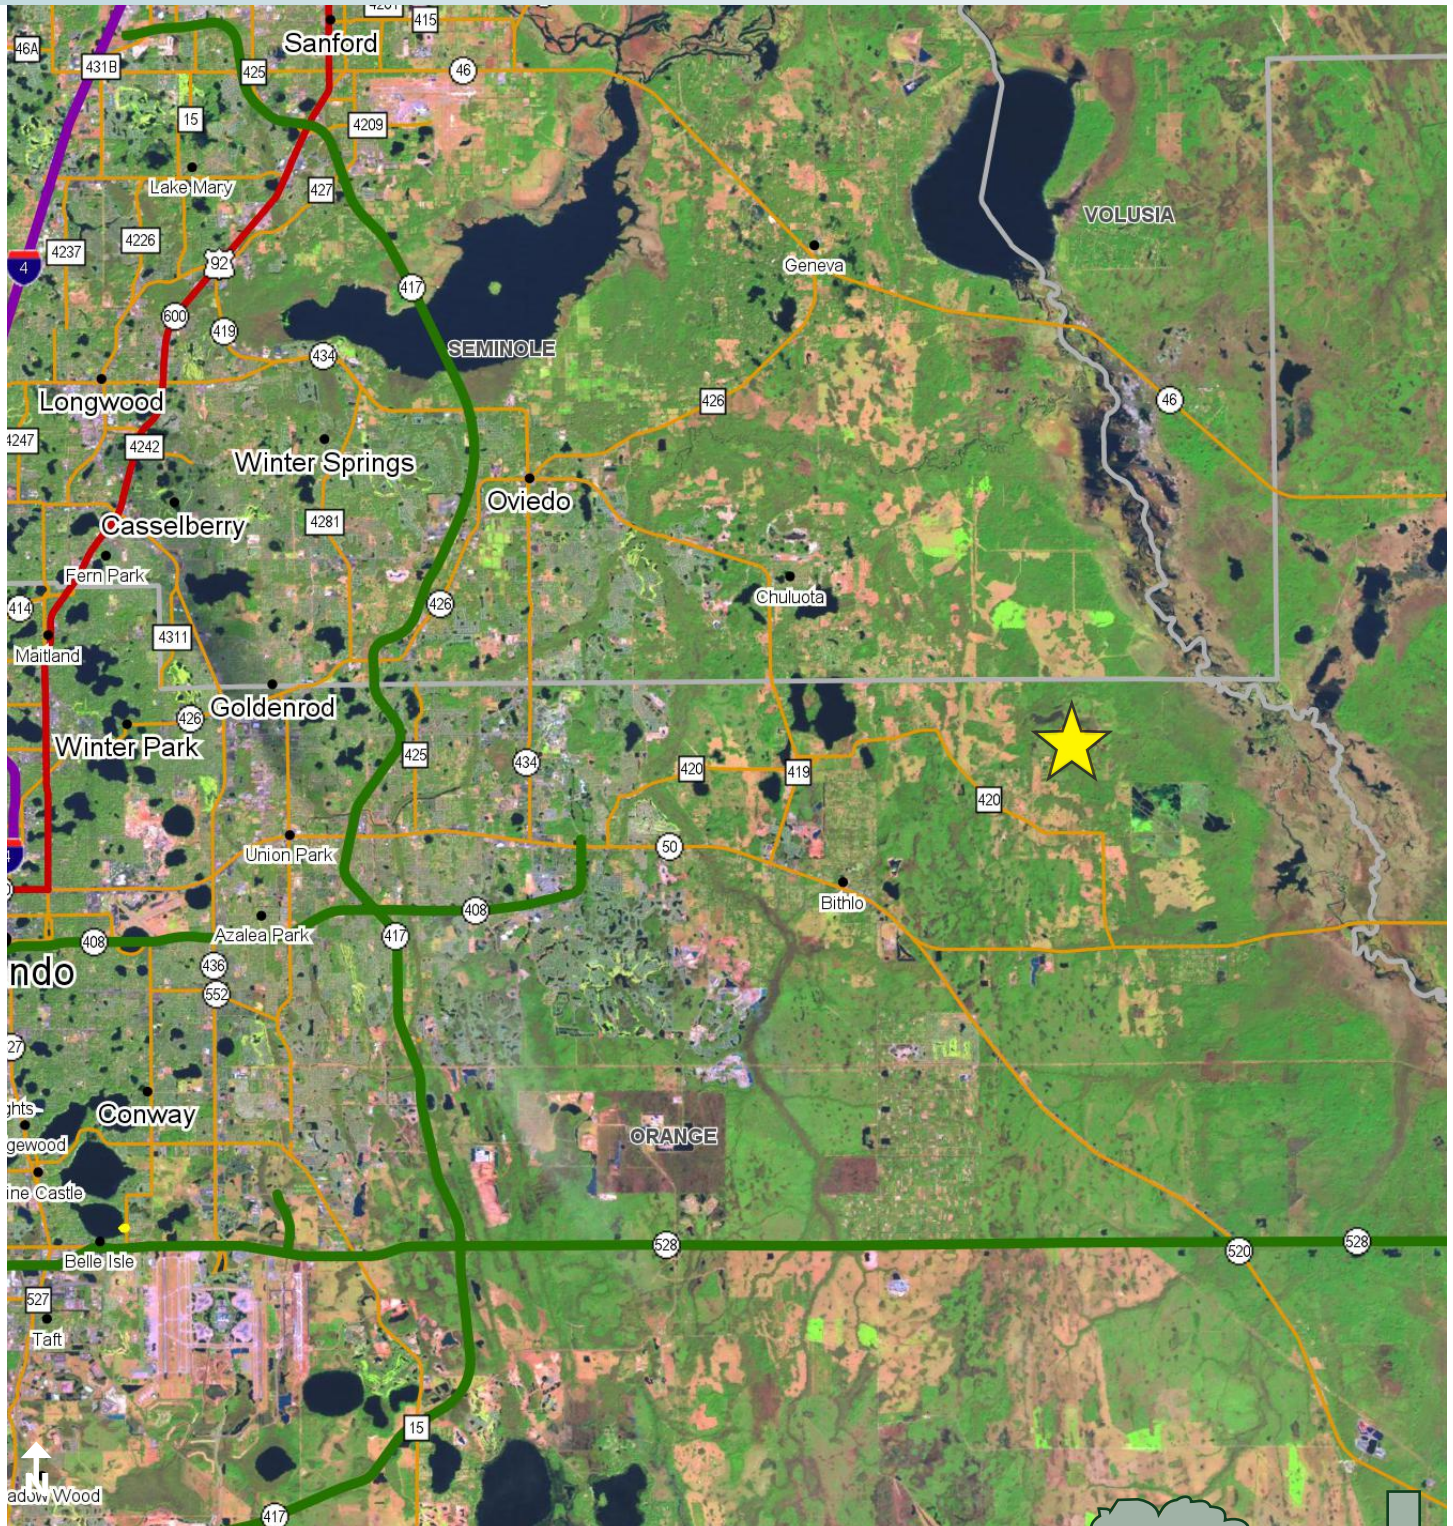

EAST ORANGE COUNTY HUNTING LAND

88± acres

Orange County, FL

**UNDER
CONTRACT**

LOCATION MAP

— Commercial Real Estate Investments | Management | Brokerage | Development | Land

Maury L. Carter & Associates, Inc.
407-422-3144 | www.maurycarter.com