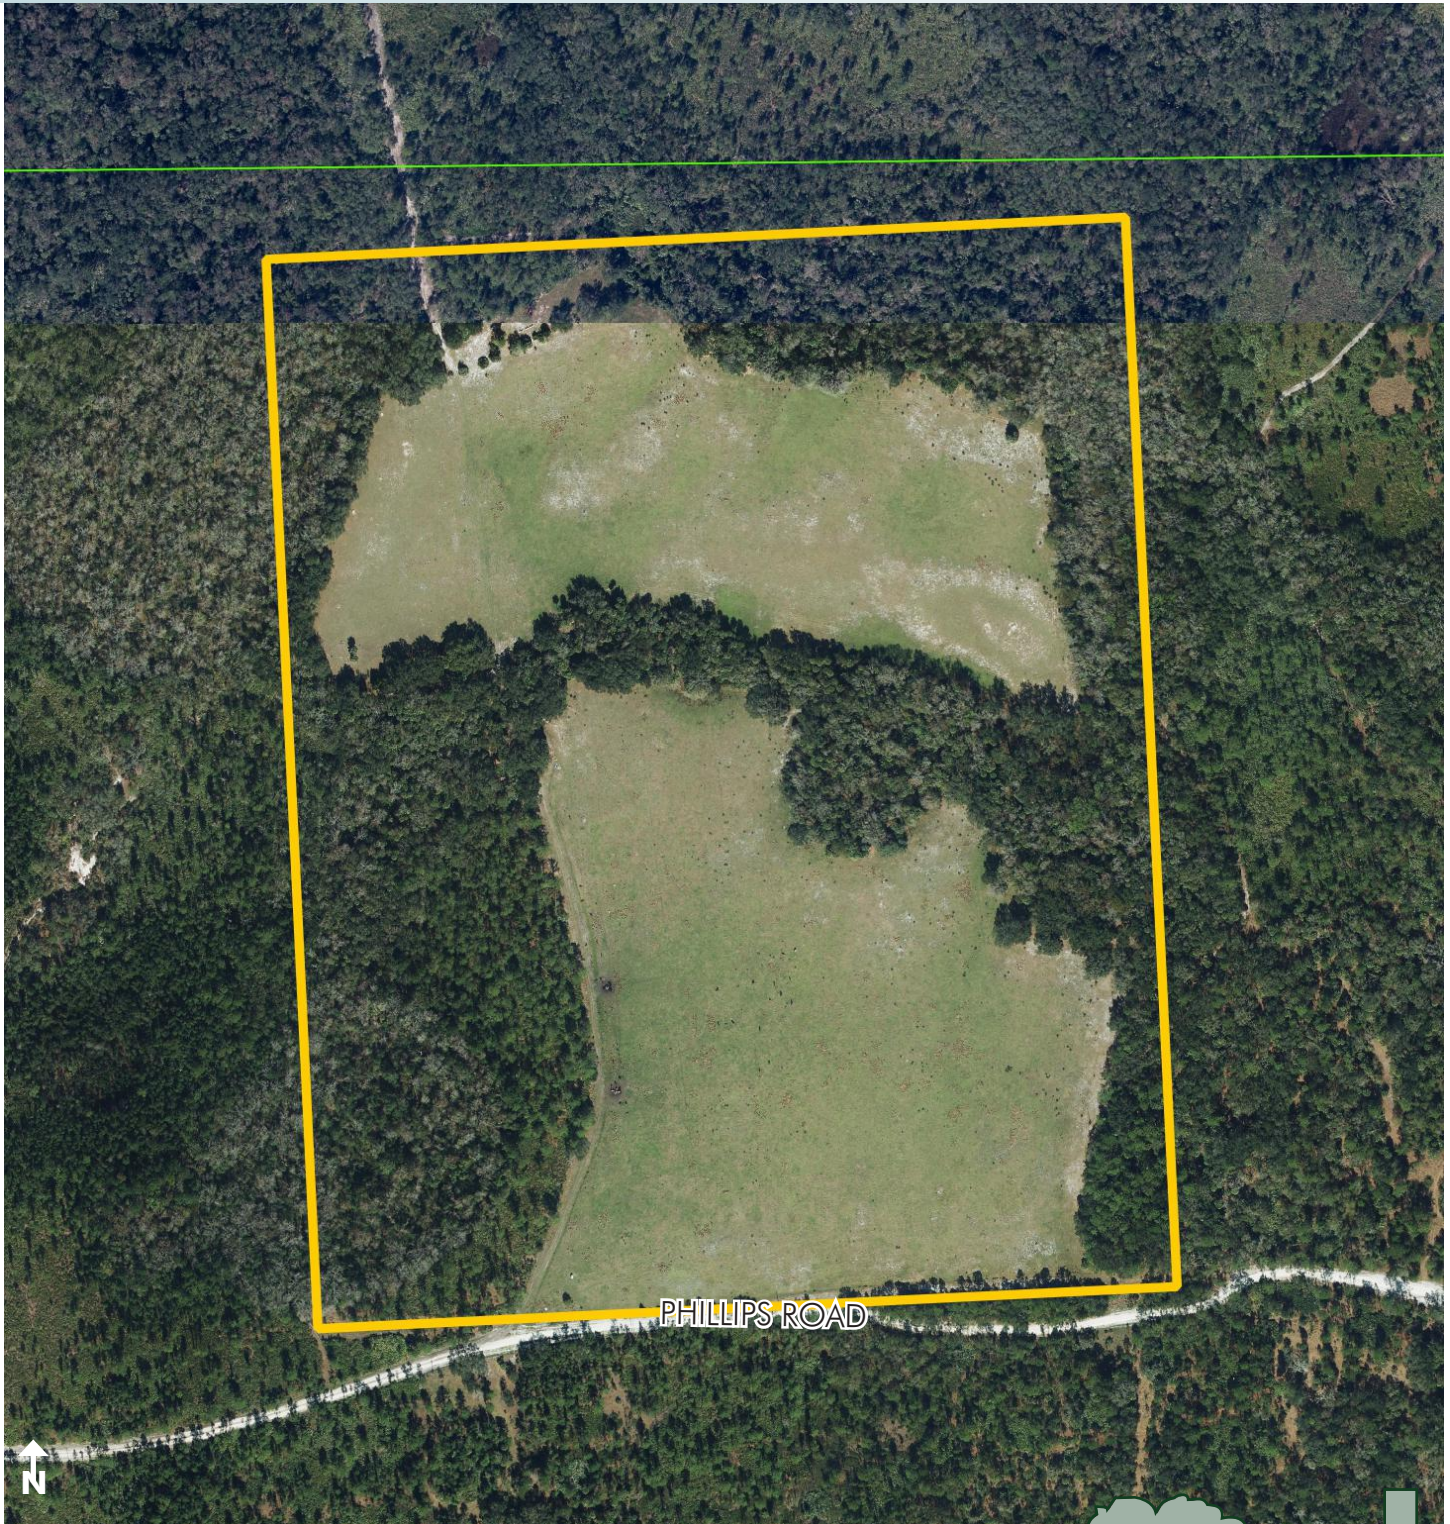

REGIONAL MAP

EAST ORANGE COUNTY HUNTING LAND

88± acres

Orange County, FL

**UNDER
CONTRACT**

PROPERTY MAP

— Commercial Real Estate Investments | Management | Brokerage | Development | Land

Maury L. Carter & Associates, Inc.
407-422-3144 | www.maurycarter.com