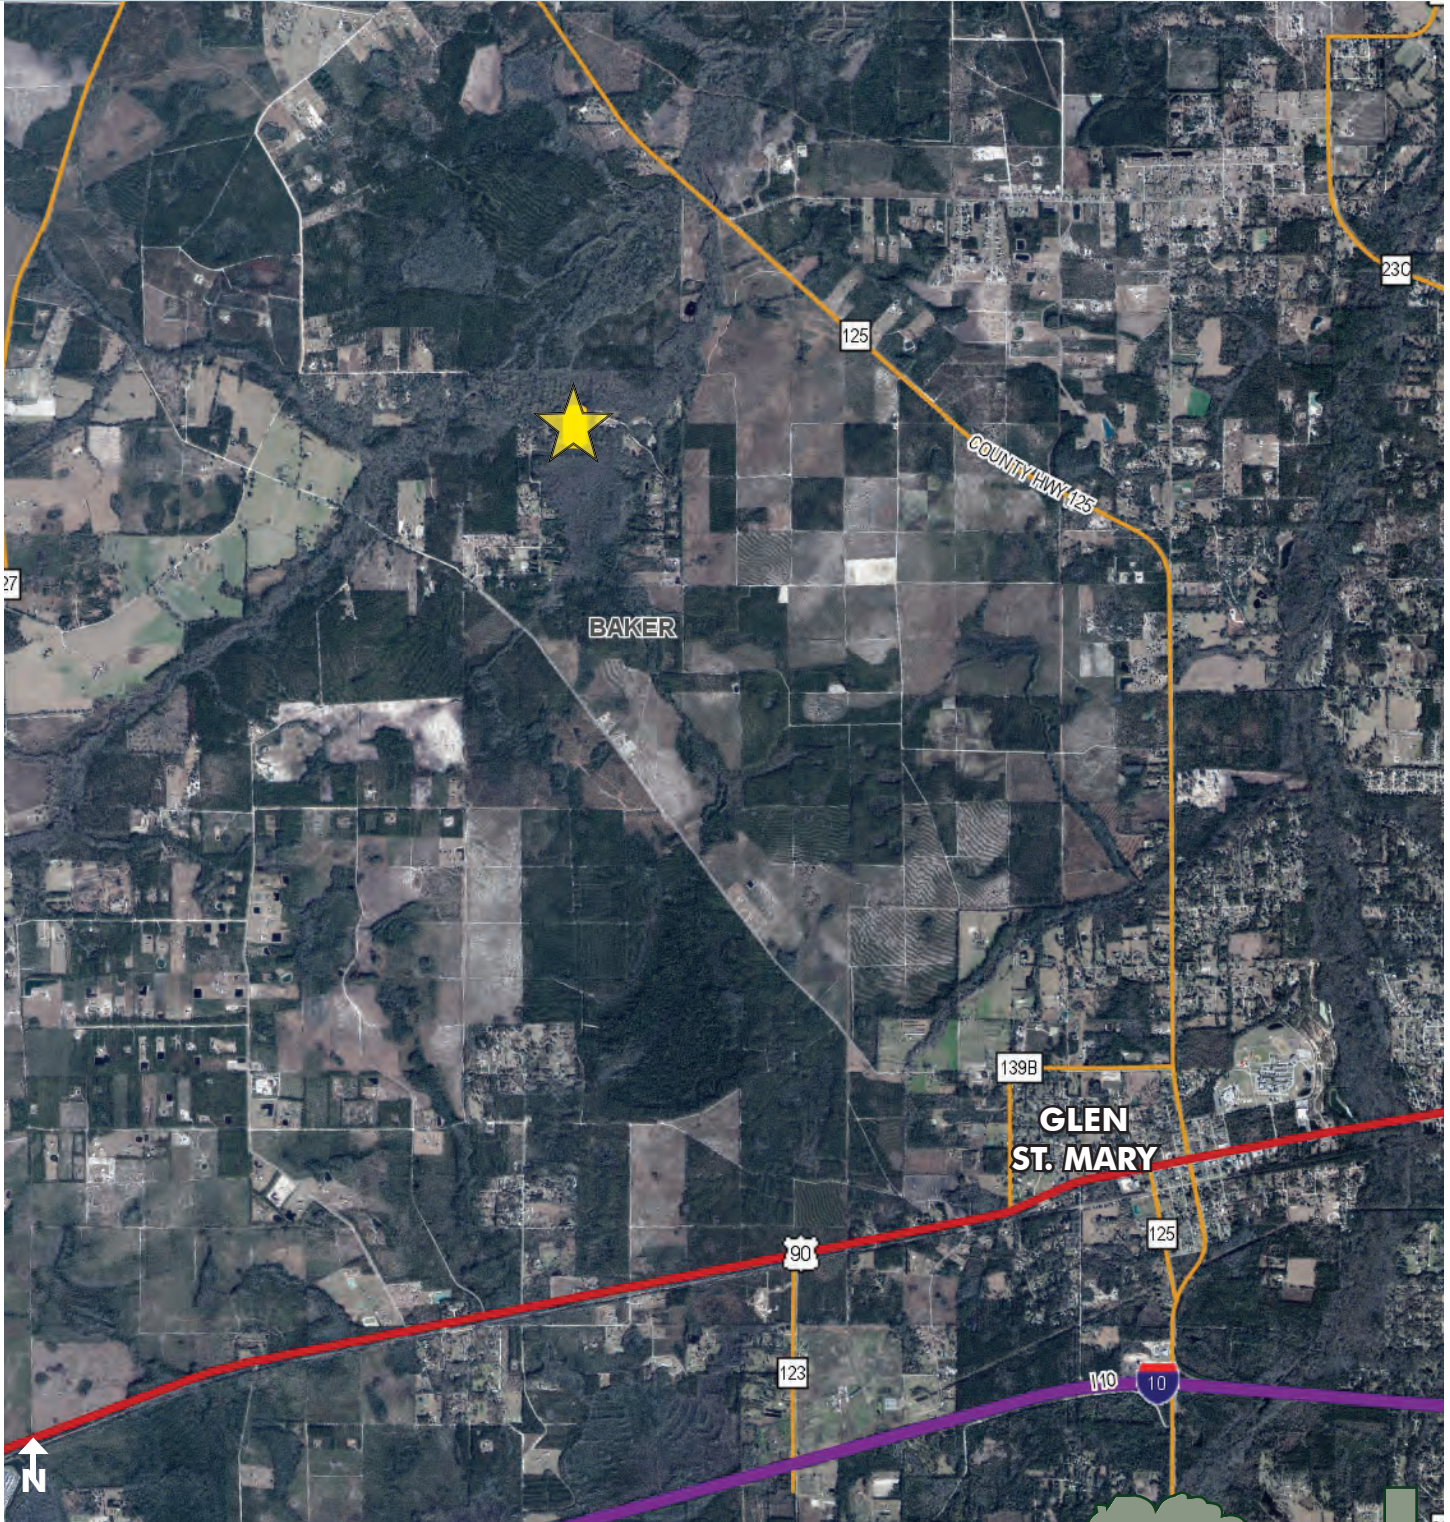

PROPERTY MAP

RURAL RESIDENTIAL NEAR FL-GA LINE

5.22± acres

Glen Saint Mary, Baker County, FL

SOLD!

REGIONAL MAP

— Commercial Real Estate Investments | Management | Brokerage | Development | Land

Maury L. Carter & Associates, Inc.
407-422-3144 | www.maurycarter.com