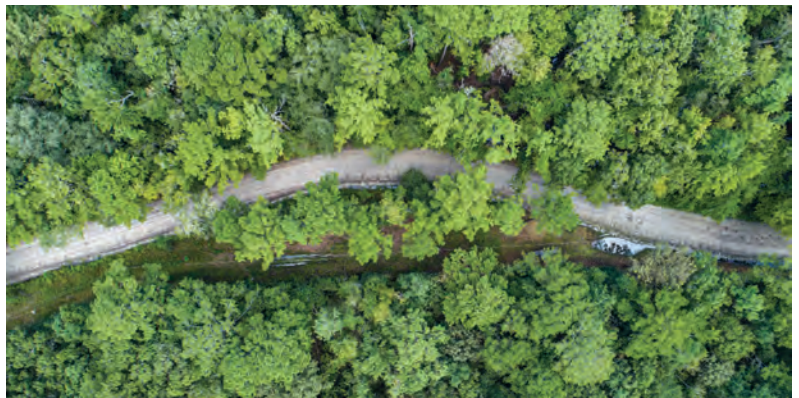

RURAL RESIDENTIAL NEAR FL-GA LINE

5.22± acres

Glen Saint Mary, Baker County, FL

SOLD!