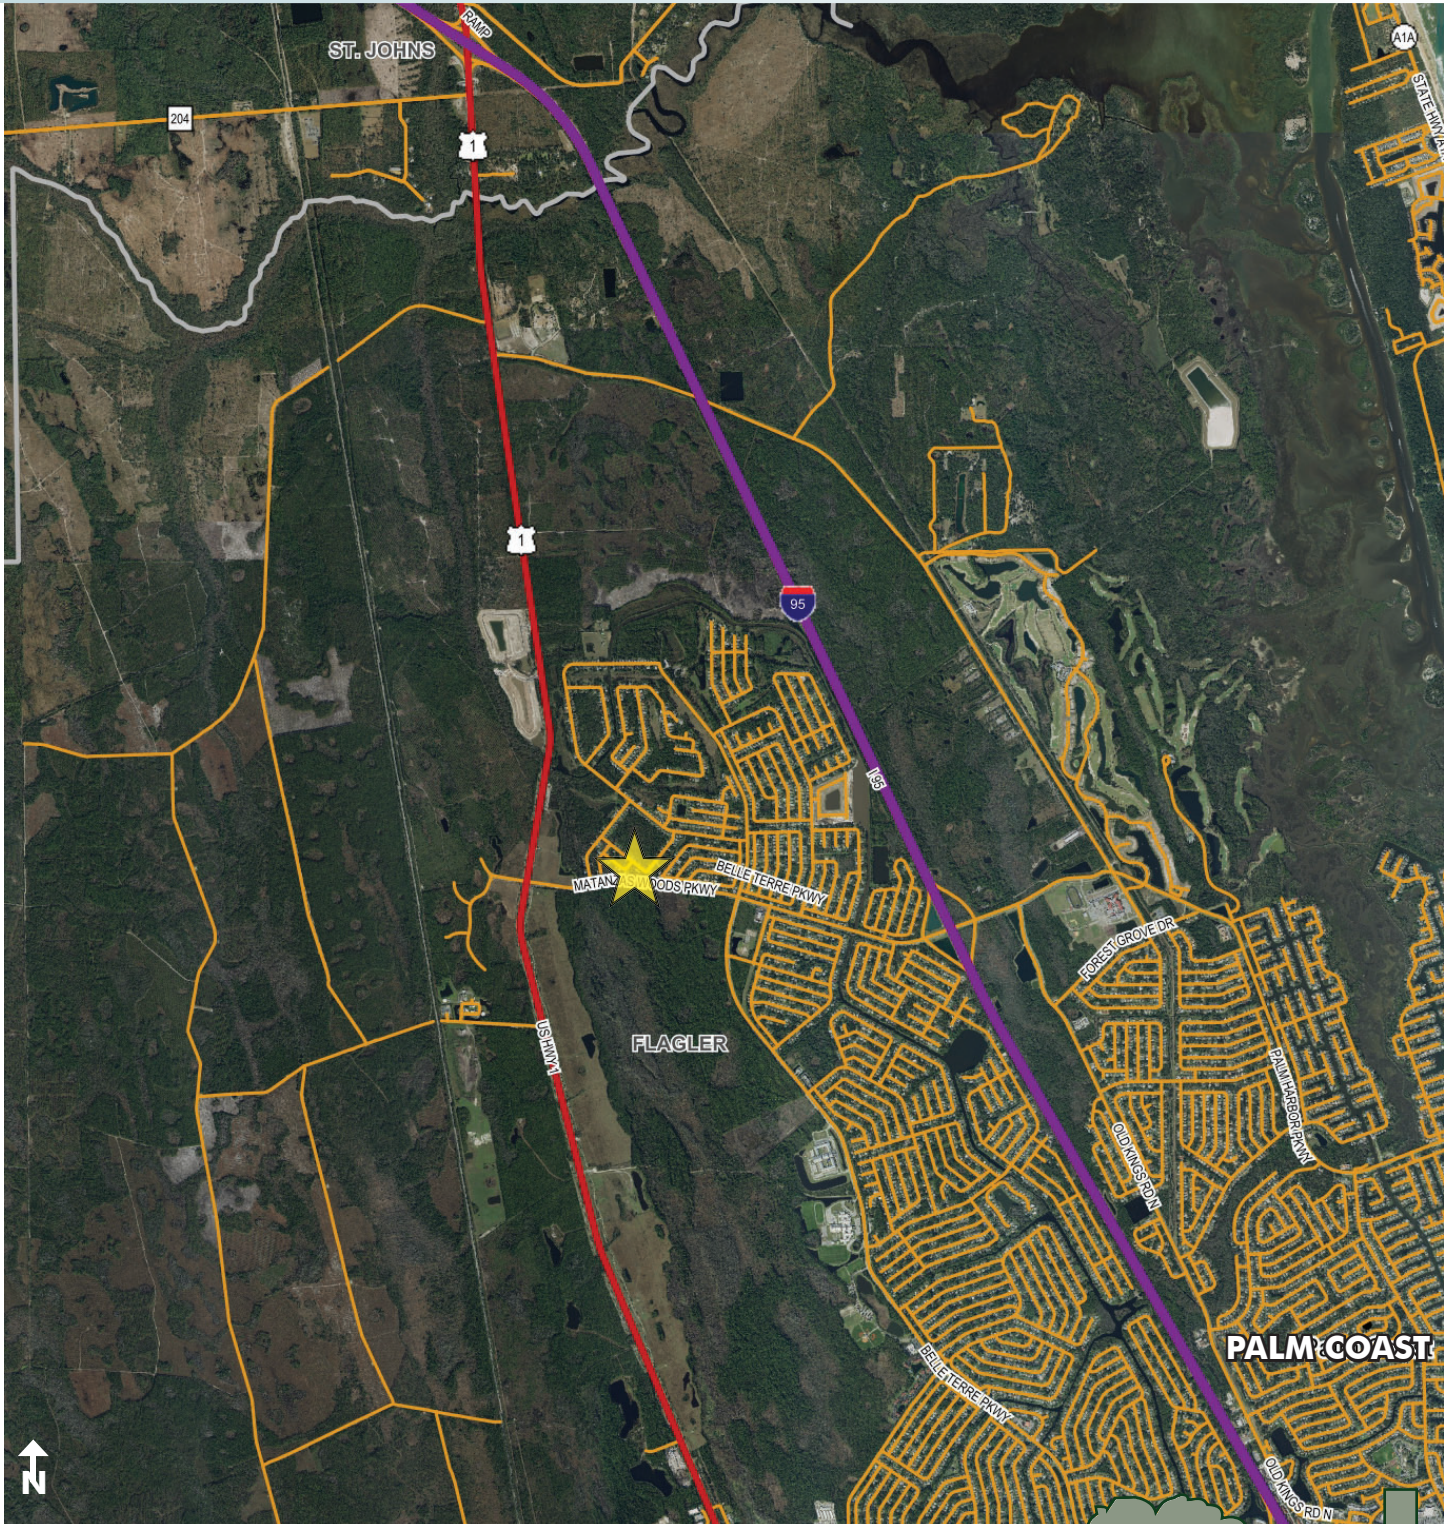

PALM COAST RESIDENTIAL - 2 LOTS

.39± acre each parcel

Palm Coast, Flagler County, FL

**UNDER
CONTRACT**

REGIONAL MAP

— Commercial Real Estate Investments | Management | Brokerage | Development | Land

Maury L. Carter & Associates, Inc.
407-422-3144 | www.maurycarter.com