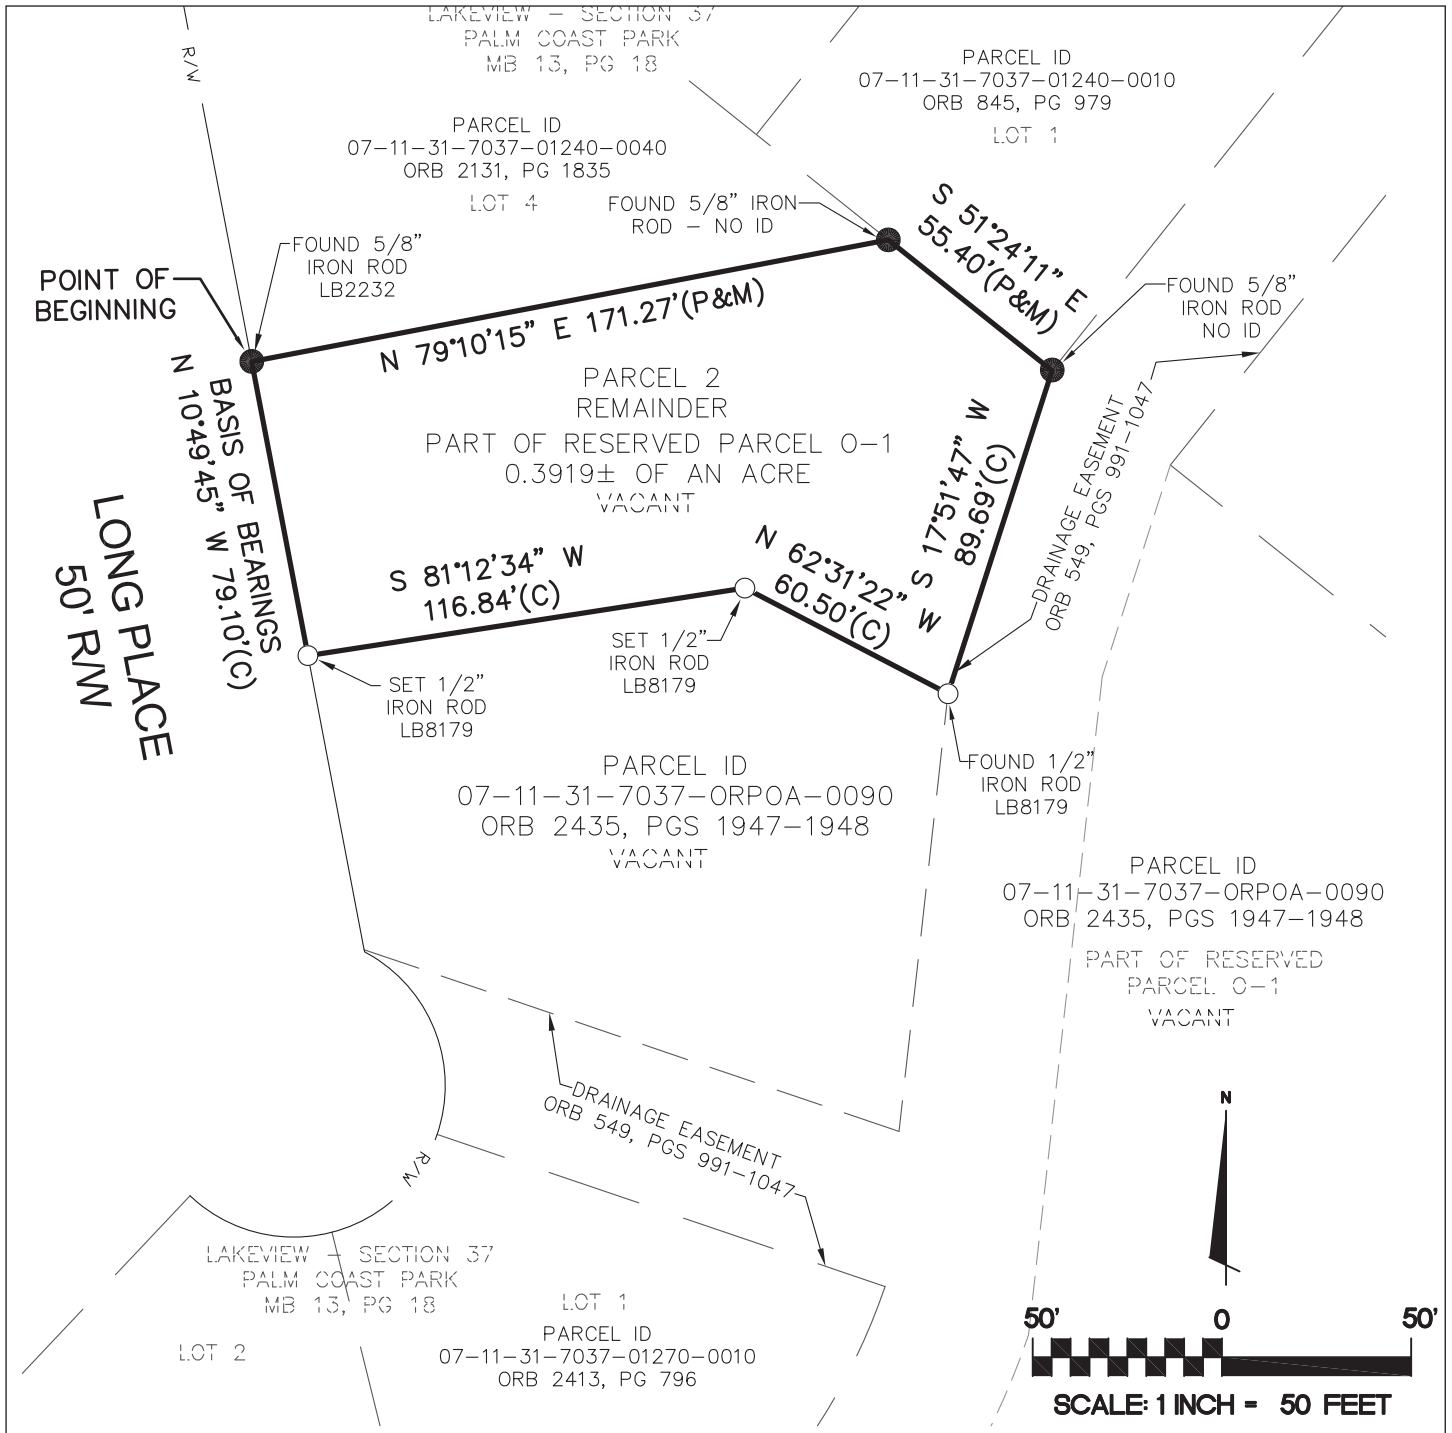

PALM COAST RESIDENTIAL - 2 LOTS

.39± acre each parcel

Palm Coast, Flagler County, FL

UNDER CONTRACT

PARCEL 2 SURVEY

— Commercial Real Estate Investments | Management | Brokerage | Development | Land

Maury L. Carter & Associates, Inc.
407-422-3144 | www.maurycarter.com