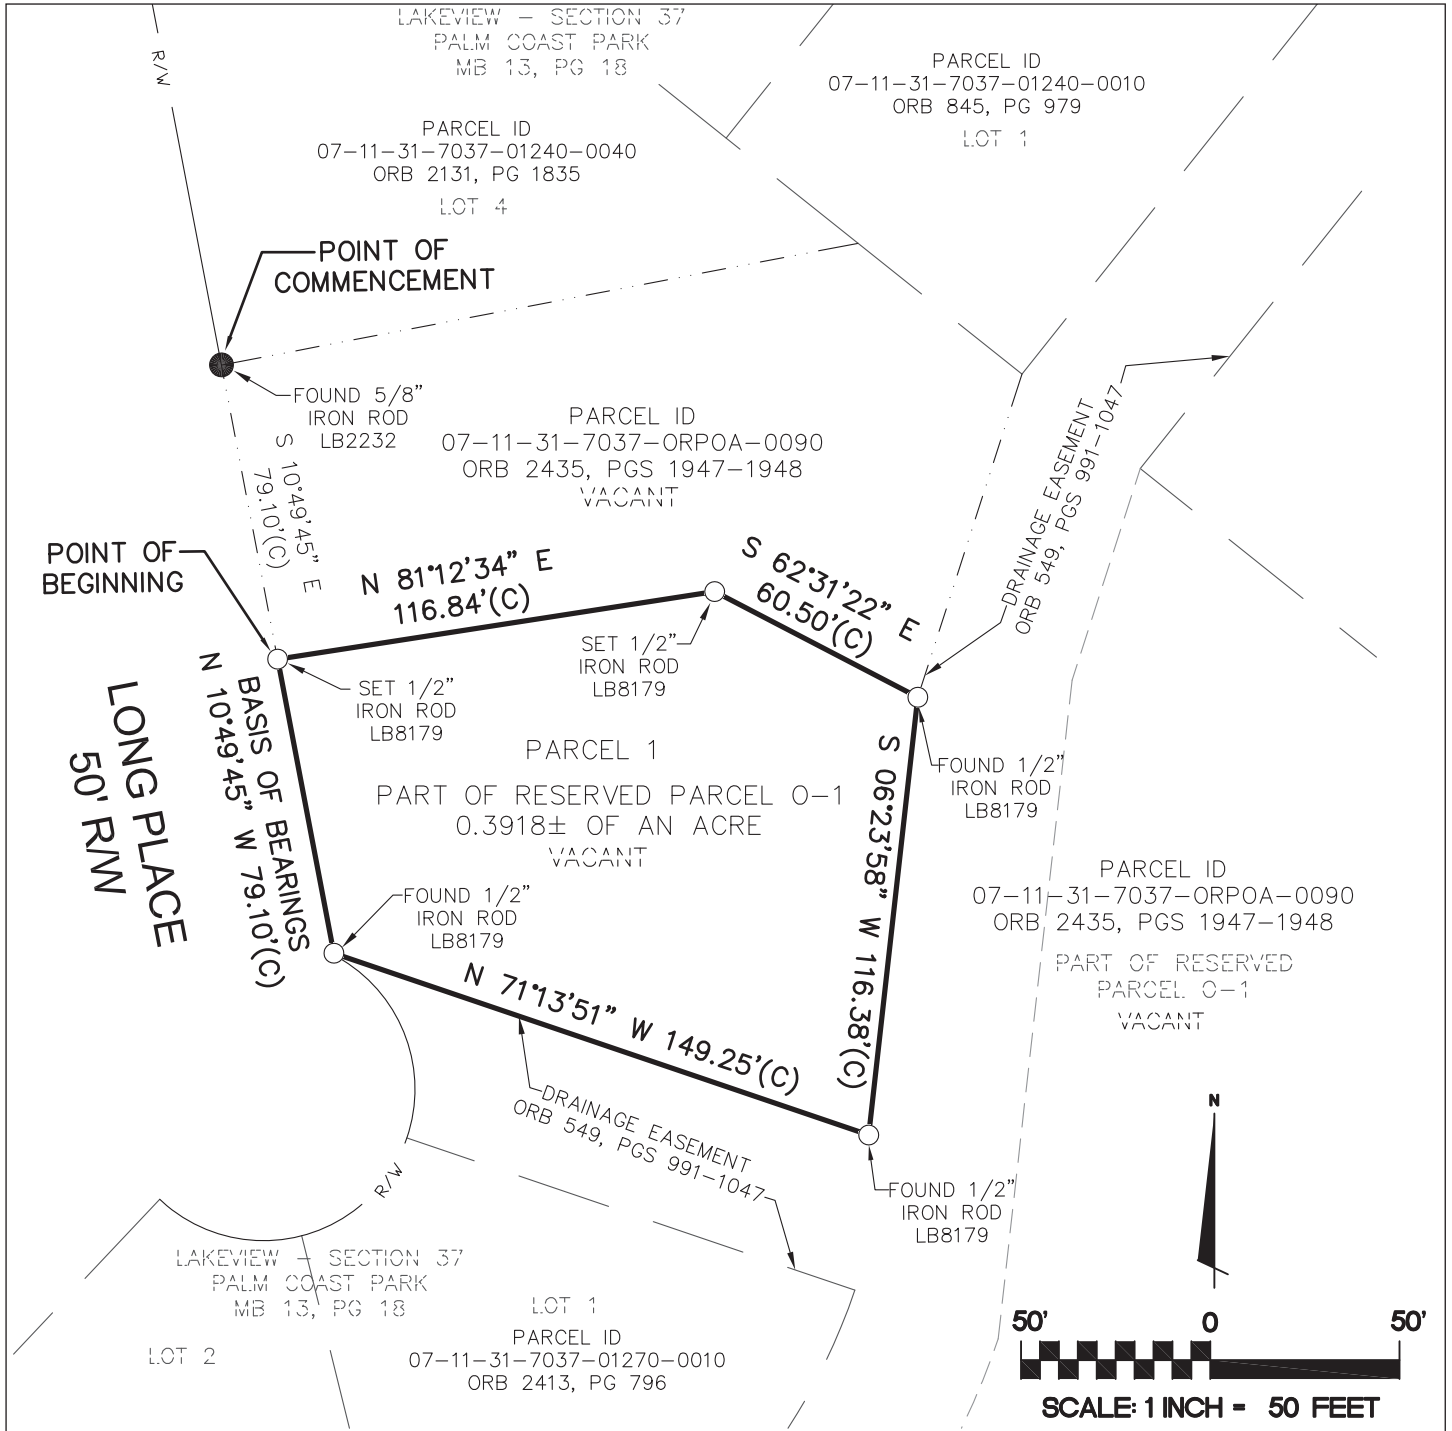

PALM COAST RESIDENTIAL - 2 LOTS

.39± acre each parcel

Palm Coast, Flagler County, FL

**UNDER
CONTRACT**

PARCEL 1 SURVEY

— Commercial Real Estate Investments | Management | Brokerage | Development | Land

Maury L. Carter & Associates, Inc.
407-422-3144 | www.maurycarter.com