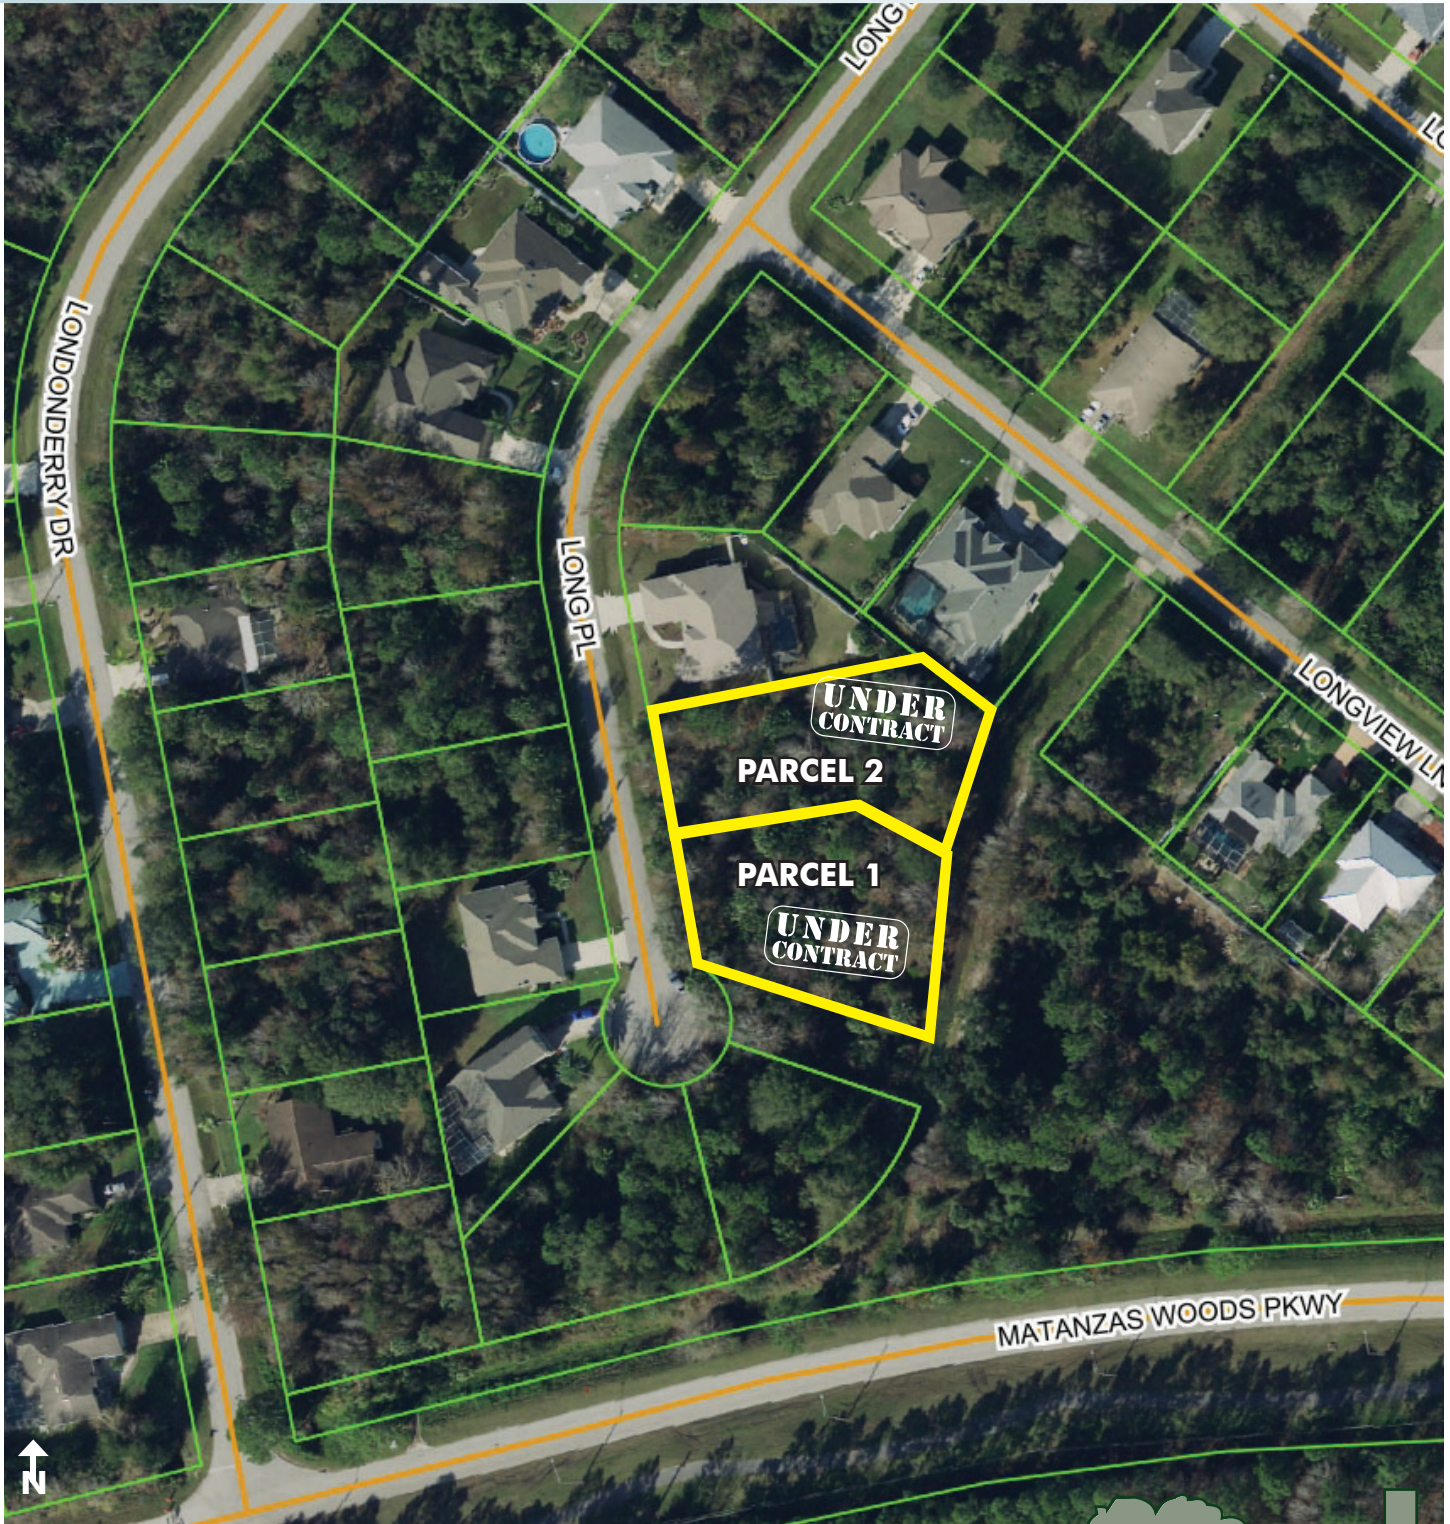

PALM COAST RESIDENTIAL - 2 LOTS

.39± acre each parcel

Palm Coast, Flagler County, FL

**UNDER
CONTRACT**

PROPERTY MAP

— Commercial Real Estate Investments | Management | Brokerage | Development | Land

Maury L. Carter & Associates, Inc.
407-422-3144 | www.maurycarter.com