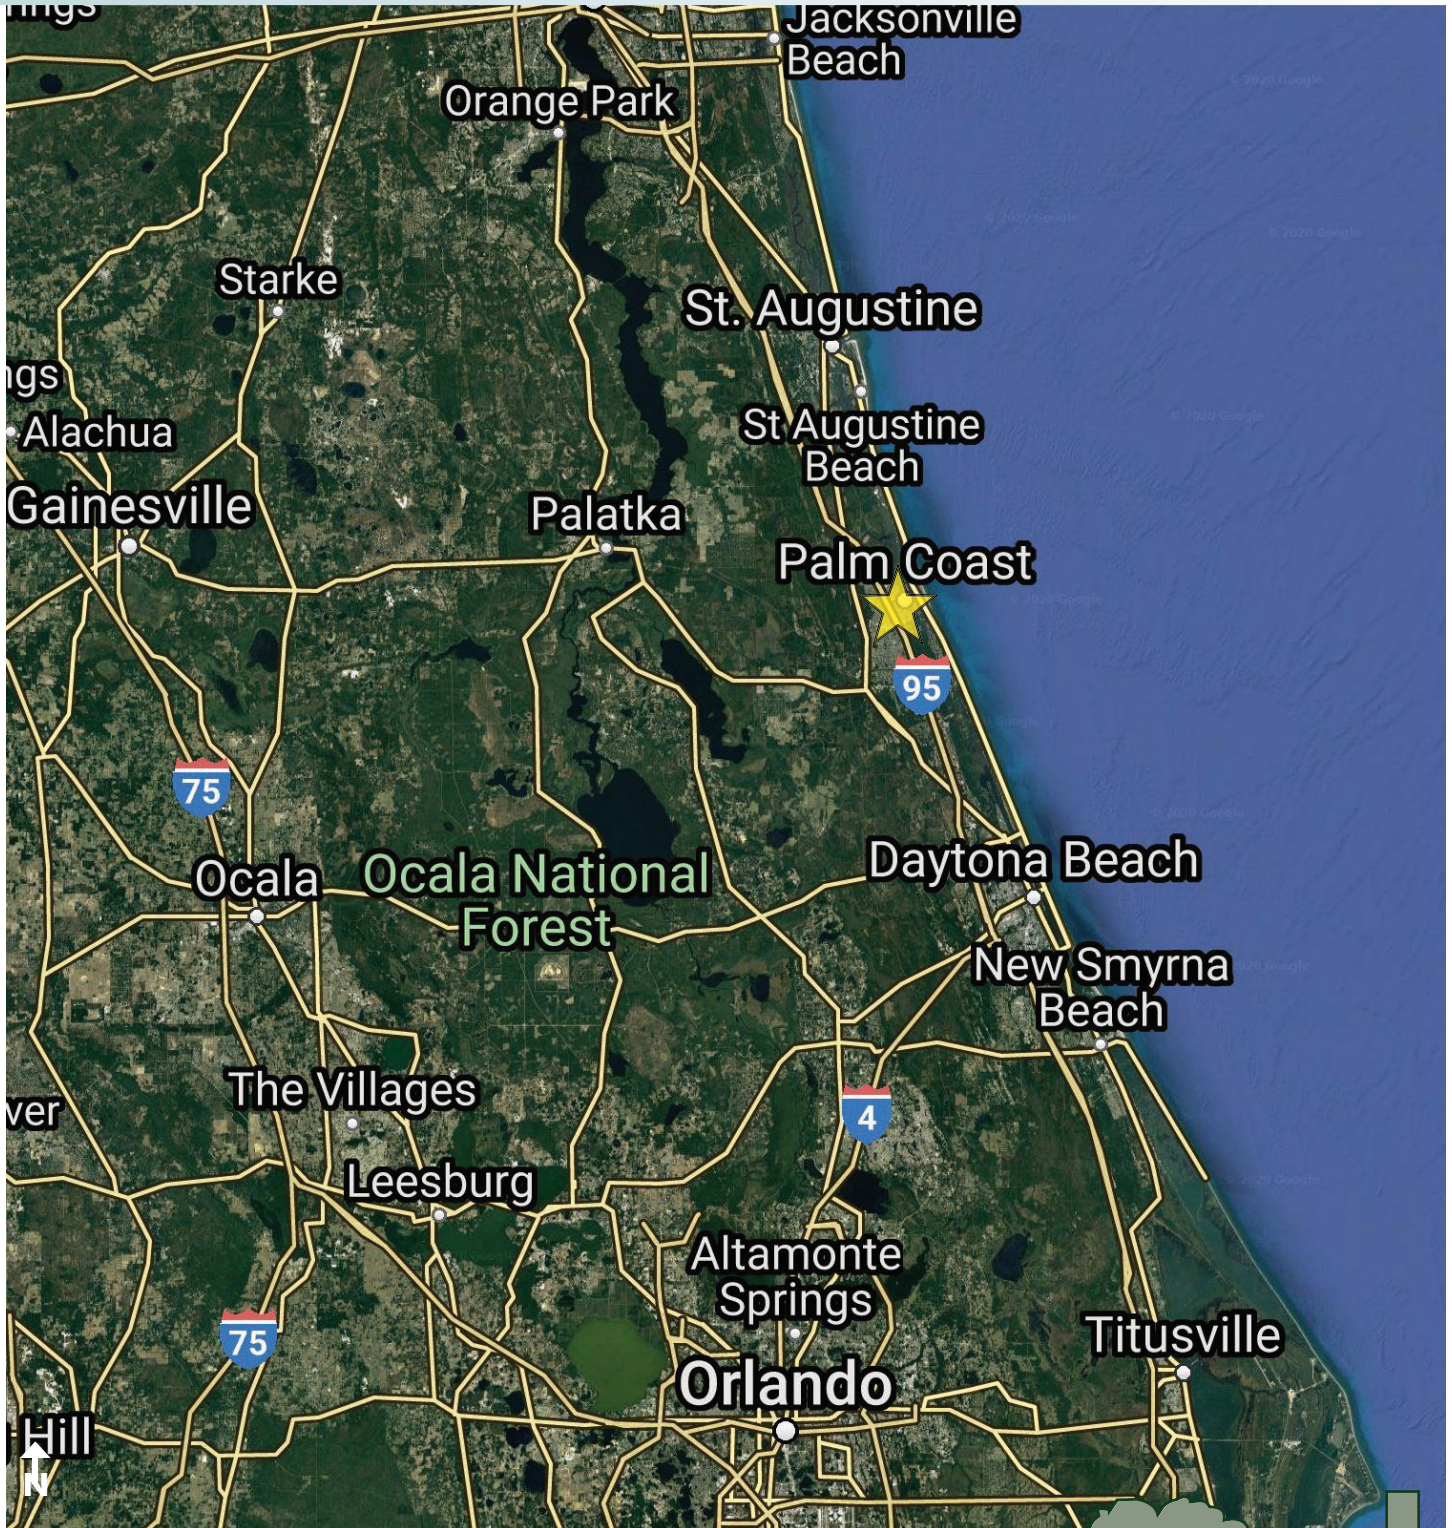

PALM COAST RESIDENTIAL - 2 LOTS

.39± acre each parcel

Palm Coast, Flagler County, FL

**UNDER
CONTRACT**

LOCATION MAP

— Commercial Real Estate Investments | Management | Brokerage | Development | Land

Maury L. Carter & Associates, Inc.
407-422-3144 | www.maurycarter.com