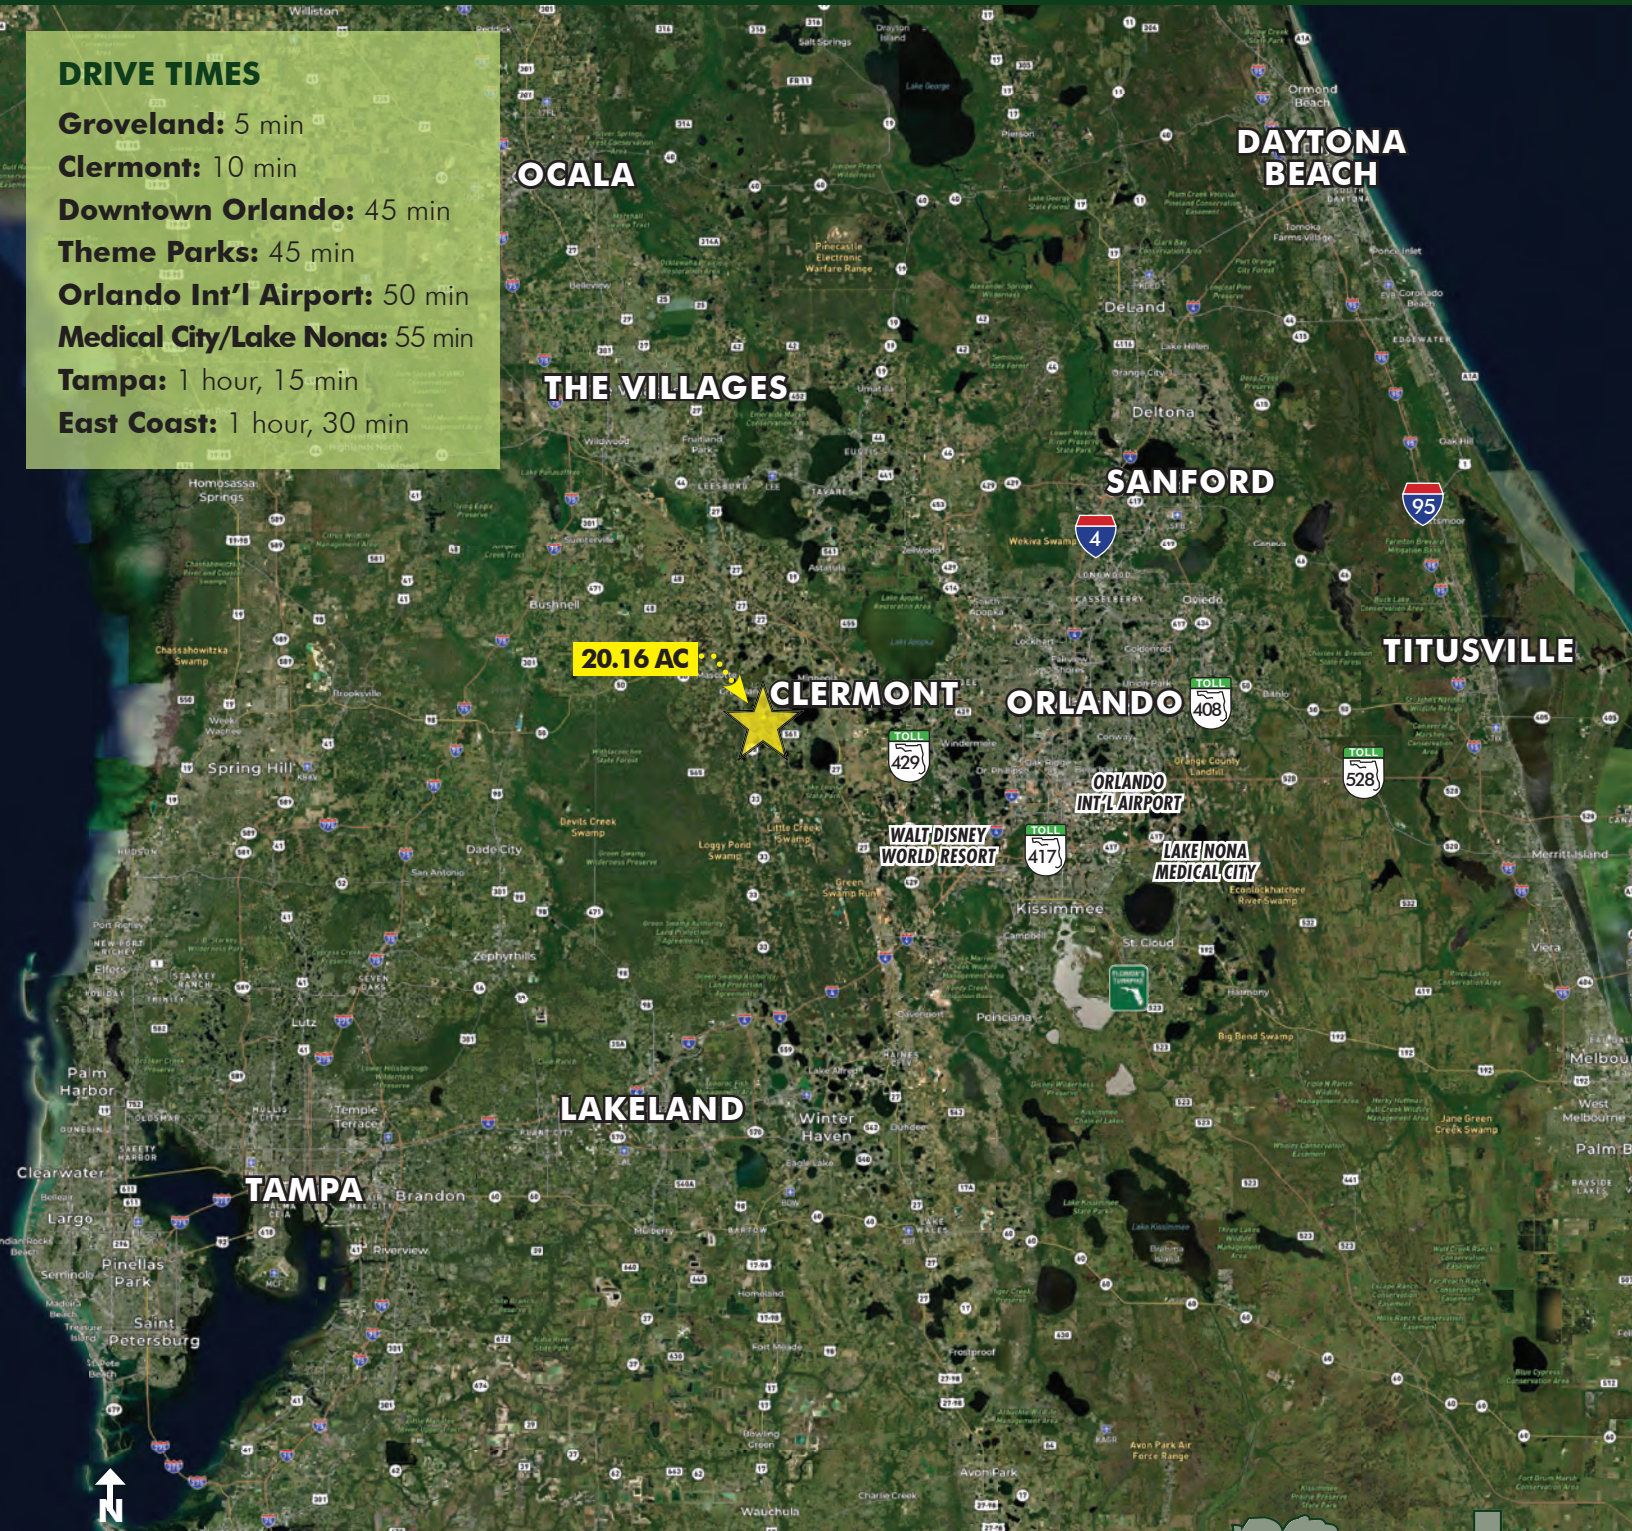

DESCRIPTION

Perfect opportunity to build your dream home!

This property is soon to be subdivided into four separate 5-acre lots. Located on the northeast corner of E Redwing Rd and Wild Flower Ave in the fast-growing area of Lake County. This property boasts a beautiful elevation change and scenic views of Lake Walsh. Short drives to new amenities in Groveland and Clermont. Just one hour to Downtown Orlando and Walt Disney World Resort, and under one and a half hours to Tampa!

**FOR
SALE**

20.16 AC RURAL RESIDENTIAL OPPORTUNITY

E Redwing Rd, Clermont, FL 34711

DRIVE TIMES

Groveland: 5 min

Clermont: 10 min

Downtown Orlando: 45 min

Theme Parks: 45 min

Orlando Int'l Airport: 50 min

Medical City/Lake Nona: 55 min

Tampa: 1 hour, 15 min

East Coast: 1 hour, 30 min

LOCATION MAP

MAURY L. CARTER & ASSOCIATES, INC.

Licensed Real Estate Brokers | www.maurycarter.com | 407-422-3144