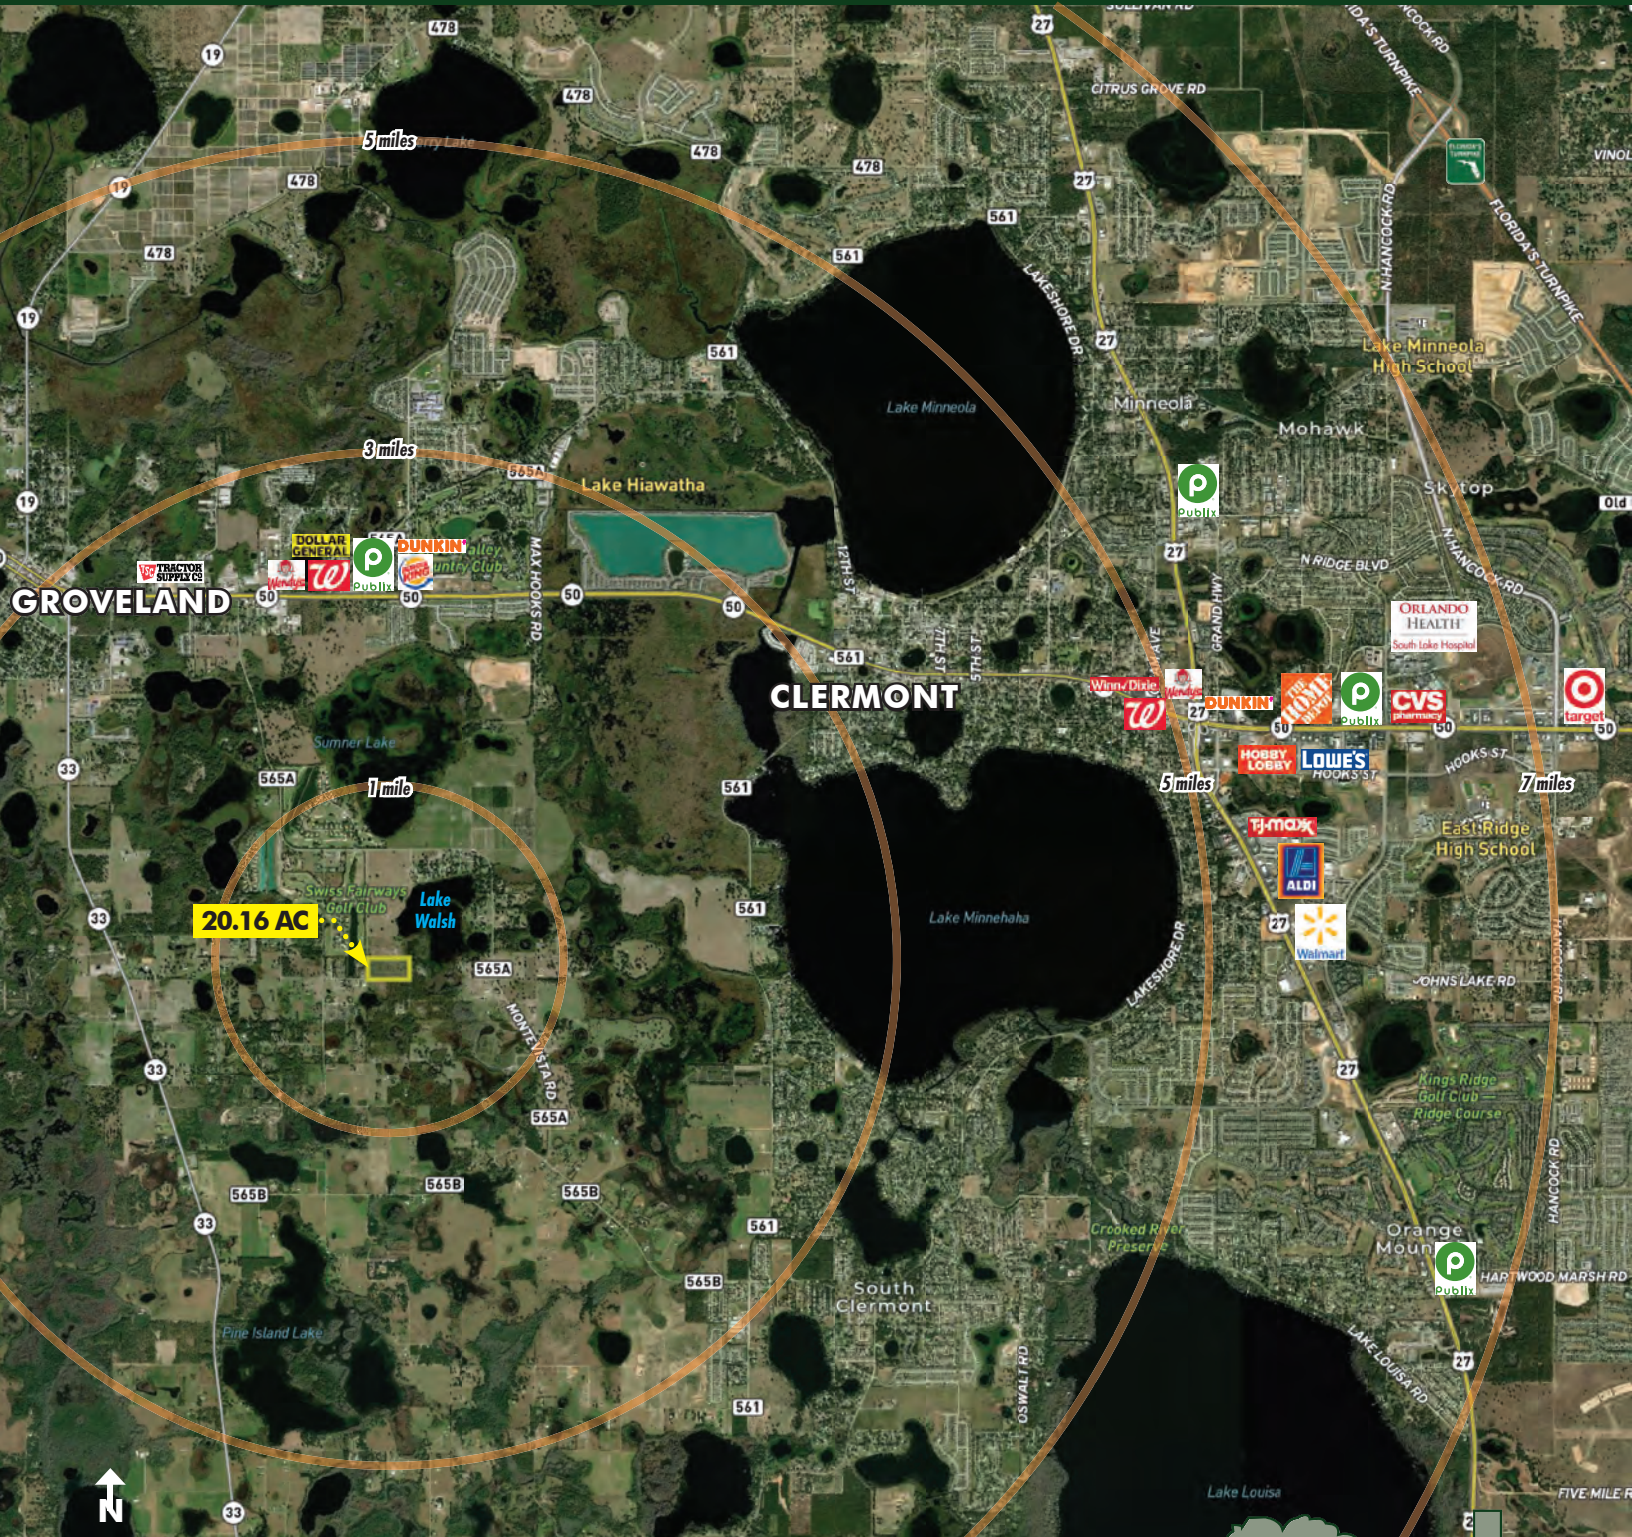

**FOR
SALE**

20.16 AC RURAL RESIDENTIAL OPPORTUNITY

E Redwing Rd, Clermont, FL 34711

REGIONAL MAP

MAURY L. CARTER & ASSOCIATES, INC.

Licensed Real Estate Brokers | www.maurycarter.com | 407-422-3144

Offering subject to errors, omission, prior sale or withdrawal without notice.